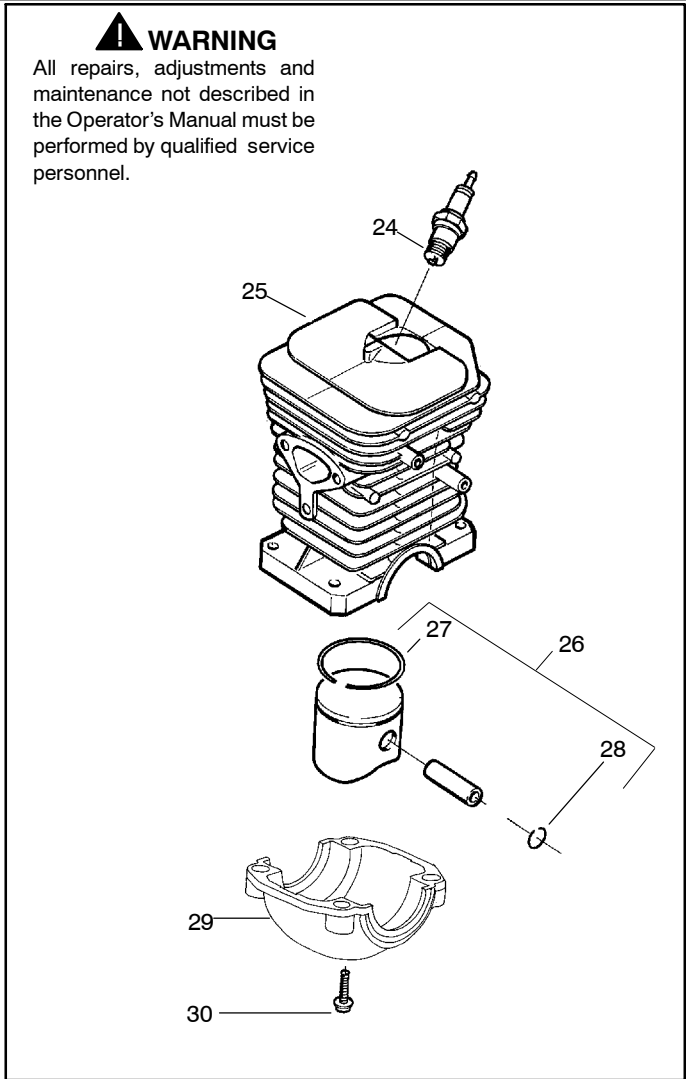

# 137

**Spare parts**  
**Ersatzteile**  
**Pièces détachées**  
**Reserve onderdelen**  
**Repuestos**  
**Reservdelar**

Ref.	Part No.	Description	Ref.	Part No.	Description
1	530071348	Kit- Lever & Link Assy. (Incl. 5,13)	26	530069944	Kit-Piston (36cc) (Includes pin and 27, 28)
2	530029879	Pin-Pivot	27	530029805	Ring-Piston (36cc)
3	530015915	Pin-Link	28	530015697	Piston Pin Retainer
4	530015911	Screw	29	530049794	Cap-Crankcase
5	530054741	Assy-Front Link	30	530015897	Screw
6	530016237	Spring-Chain Brake			Not Shown
7	530024419	Retainer			
8	530016384	Screw			
9	530056531	Journal-Right			
10	530029881	Journal-Left			
11	530015910	Spring-Handguard			
12	530015913	Pin-Spring			
13	530052232	Band-Brake			
14	530054802	Assy-Chain Brake (Incl. 1,2,3,4,5,6,7,8,9,10,11,12,13,15,16,17,18,19,20,21)			
15	530029878	Spring-Position			
16	530049483	Cover-Clutch			
17	530015826	Pin-Bar Adjusting			
18	530038593	Retainer			
19	530016110	Screw-Bar Adjusting			
20	530053035	Cover-Chain Brake Spring			
21	530015911	Screw			
22	530016154	Screw			
23	530059960	Shield-Cylinder			
24	952030150	Spark Plug (RCJ-7Y)			
25	530069940	Kit-Cylinder (36cc) (incl.#29 pg. 1 & #26 pg. 2)			
					Manual-Operator's (Eng. / Span.)
					(Japan)
					(Scan)
					(Euro 1)
					(Euro 2)
					(Euro 3)
					(Euro 4)
					(Euro 5)
					(Russian)
					(Aust. / NZ)
					(Turkish)
					Srench
					Decal-International Warning
					Decal-Warning
					Decal-Warning (Russia)
					Decal-CE Warning (Scan/Euro)