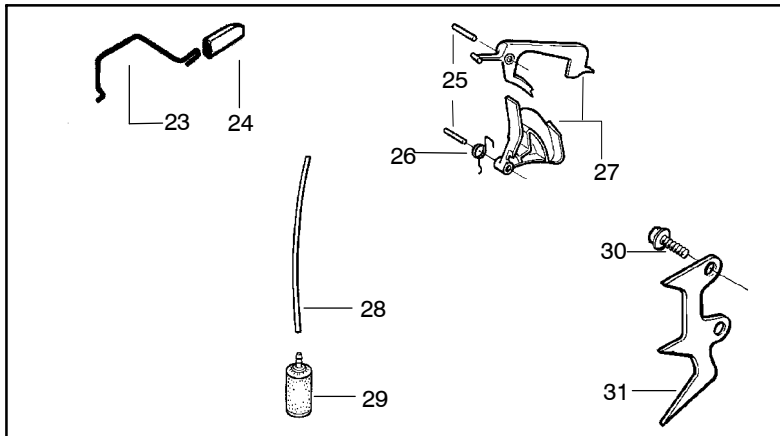

Ref.	Part No.	Description	Ref.	Part No.	Description	Ref.	Part No.	Description
1	530071968	Kit-Fan Hsg / Starter (Incl. 2, 3, 4, 5, 6, 7 8, 9, 10, 11,)	13	530015892	Screw	28	530069247	Kit - Fuel line
2	530071966	Kit-Starter EPS (Incl. 5,6,7,8)	14	530071967	Kit-EPS ignition (Incl. 17, 18, 22)	29	530014497	Assy.- Fuel Pickup
3	530150318	Handle-Starter	15	530403257	Assy-Leadwire	30	530016439	Screw
4	530069232	Kit-Rope	16	530015896	Screw	31	530014381	Kit-Assy Spike (Incl.#30) (Optional)
5	530021179	Screw-shoulder	17	503717901	Switch-Ignition	32	530015940	Screw
6	530059677	Hub	18	530059637	Assy. -Flywheel	33	5300529870	Element - AV Isolator
7	530021180	Spring-EPS	19	530015127	Washer-Flywheel	34	530052446	Assy. - Tank/Handle
8	530016080	Screw	20	530016134	Nut	35	530015843	Screw
9	530042095	Spring-Starter	21	545003902	Screw	36	530059961	Handle-Front
10	530059959	Baffle-Air	22	530039239	Module - Ignition	37	530052439	Isolator-Front Handle
11	530059958	Assy-Fan Hsg. w/eyelet	23	530029869	Wire - Throttle	38	530029984	Isolator
12	530015893	Screw	24	530029863	Cap - Wire	39	530026119	Valve - Check
			25	530029860	Pin	40	530038264	Plug - Vent
			26	530029861	Spring	41	530071266	Kit-Assy. Fuel Cap
			27	530069587	Kit - Throttle Trigger			

↗ = NEW PART NUMBER FOR THIS IPL   ★ = REFER TO THE SERVICE REFERENCE INDICATED FOR MORE INFORMATION. (LOCATED AT END OF IPL)
● = THESE PARTS ARE ILLUSTRATED FOR CLARITY. ORDER COMPLETE ASSEMBLY.