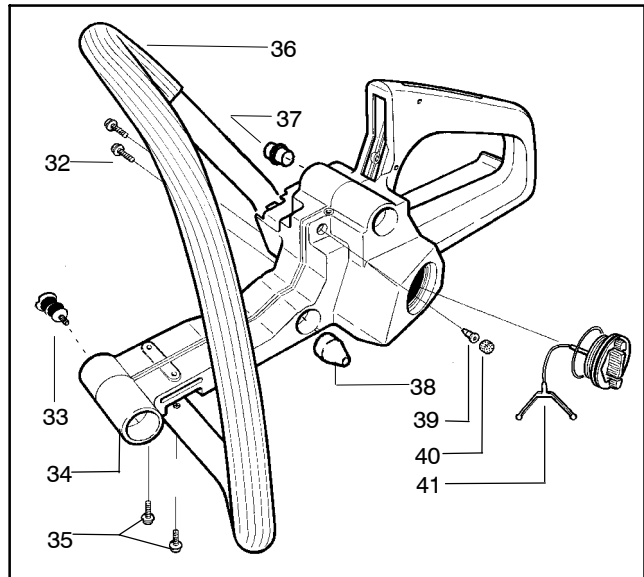

Ref.	Part No.	Description	Ref.	Part No.	Description	Ref.	Part No.	Description
1	530071968	Kit-Fan Hsg / Starter (Incl. 2, 3, 4, 5, 6, 7 8, 9, 10, 11,)	13	530015892	Screw	28	530069247	Kit - Fuel line
2	530071966	Kit-Starter EPS (Incl. 5,6,7,8)	14	530071967	Kit-EPS ignition (Incl. 17, 18, 22)	29	530014497	Assy.- Fuel Pickup
3	530150318	Handle-Starter	15	530403257	Assy-Leadwire	30	530016439	Screw
4	530069232	Kit-Rope	16	530015896	Screw	31	530014381	Kit-Assy Spike (Incl.#30) (Optional)
5	530021179	Screw-shoulder	17	503717901	Switch-Ignition	32	530015940	Screw
6	530059677	Hub	18	530059637	Assy. -Flywheel	33	5300529870	Element - AV Isolator
7	530021180	Spring-EPS	19	530015127	Washer-Flywheel	34	530052446	Assy. - Tank/Handle
8	530016080	Screw	20	530016134	Nut	35	530015843	Screw
9	530042095	Spring-Starter	21	545003902	Screw	36	530059961	Handle-Front
10	530059959	Baffle-Air	22	530039239	Module - Ignition	37	530052439	Isolator-Front Handle
11	530059958	Assy-Fan Hsg. w/eyelet	23	530029869	Wire - Throttle	38	530029984	Isolator
12	530015893	Screw	24	530029863	Cap - Wire	39	530026119	Valve - Check
			25	530029860	Pin	40	530038264	Plug - Vent
			26	530029861	Spring	41	530071266	Kit-Assy. Fuel Cap
			27	530069587	Kit - Throttle Trigger			

↗ = NEW PART NUMBER FOR THIS IPL   ★ = REFER TO THE SERVICE REFERENCE INDICATED FOR MORE INFORMATION. (LOCATED AT END OF IPL)
● = THESE PARTS ARE ILLUSTRATED FOR CLARITY. ORDER COMPLETE ASSEMBLY.