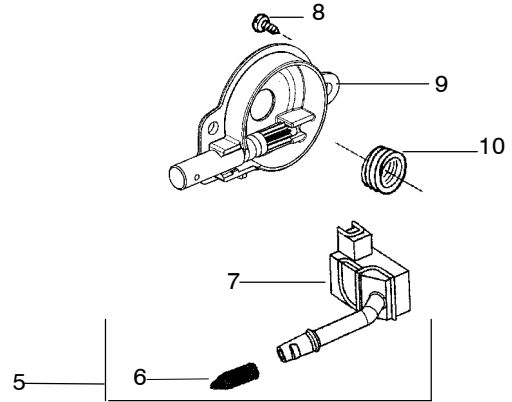

Ref.	Part No.	Description	Ref.	Part No.	Description
1	530014949	Assy-Clutch	14	530047855	Plate-Bar
2	530015611	Washer-Clutch	15	530019228	Gasket
3	---	Assy-Clutch Drum	16	530036043	Plate-Bar Stud
	530047061	3/8"	17	530015877	Bar Bolt
	530048132	.325"	18	530015878	Screw
4	530015907	Washer-Thrust	19	530029850	Chain Catcher
5	530014776	Assy-Oil Pick-Up and Screen (Incl. 6,7)	20	530015893	Screw
6	530056533	Filter-Oil	21	530052428	Cover
7	545037101	Assy-Pickup	22	530015922	Nut-Type "U" Speed
8	530015896	Screw	23	530029830	Grommet
9	530014410	Assy-Oil Pump	24	530029831	Lever-Choke
10	530029833	Worm Gear-Oil Pump	25	530071991	Kit - Chassis Ass'y.
11	545033501	Tube-Oil Vent	26	530015922	Nut-Type "U" Speed
12	530015896	Screw (optional)	27	530016037	Screw
13	530015917	Nut	28	501765602	Assy.- Oil Tank Cap