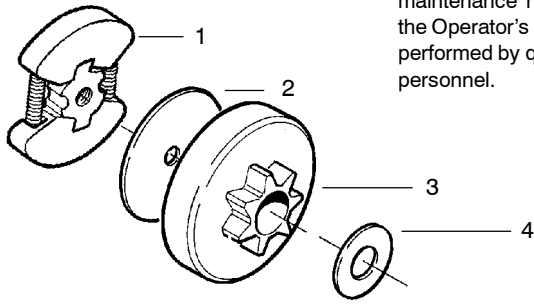

Ref.	Part No.	Description	Ref.	Part No.	Description
1	530014949	Assy-Clutch	14	530047855	Plate-Bar
2	530015611	Washer-Clutch	15	530019228	Gasket
3	---	Assy-Clutch Drum	16	530036043	Plate-Bar Stud
	530047061	3/8"	17	530015877	Bar Bolt
	530048132	.325"	18	530015878	Screw
4	530015907	Washer-Thrust	19	530029850	Chain Catcher
5	530014776	Assy-Oil Pick-Up and Screen (Incl. 6,7)	20	530015893	Screw
6	530056533	Filter-Oil	21	530052428	Cover
7	545037101	Assy-Pickup	22	530015922	Nut-Type "U" Speed
8	530015896	Screw	23	530029830	Grommet
9	530014410	Assy-Oil Pump	24	530029831	Lever-Choke
10	530029833	Worm Gear-Oil Pump	25	530071991	Kit - Chassis Ass'y.
11	545033501	Tube-Oil Vent	26	530015922	Nut-Type "U" Speed
12	530015896	Screw (optional)	27	530016037	Screw
13	530015917	Nut	28	501765602	Assy.- Oil Tank Cap