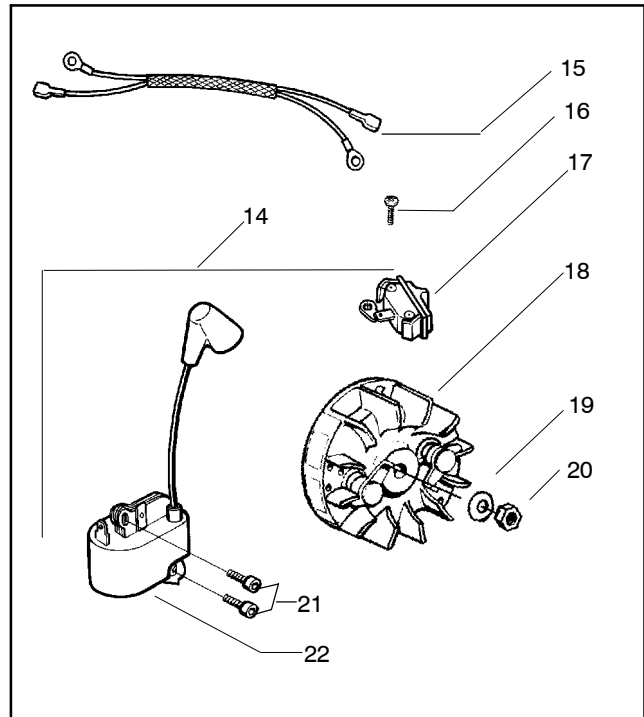

Ref.	Part No.	Description	Ref.	Part No.	Description	Ref.	Part No.	Description
1	530071968	Kit-Fan Hsg / Starter (Incl. 2, 3, 4, 5, 6, 7 8, 9, 10, 11,)	13	530015892	Screw	28	530069247	Kit - Fuel line
2	530071966	Kit-Starter EPS (Incl. 5,6,7,8)	14	530071967	Kit-EPS ignition (Incl. 17, 18, 22)	29	530014497	Assy.- Fuel Pickup
3	530150318	Handle-Starter	15	530403257	Assy-Leadwire	30	530016439	Screw
4	530069232	Kit-Rope	16	530015896	Screw	31	530014381	Kit-Assy Spike (Incl.#30) (Optional)
5	530021179	Screw-shoulder	17	503717901	Switch-Ignition	32	530015940	Screw
6	530059677	Hub	18	530059637	Assy. -Flywheel	33	5300529870	Element - AV Isolator
7	530021180	Spring-EPS	19	530015127	Washer-Flywheel	34	530052446	Assy. - Tank/Handle
8	530016080	Screw	20	530016134	Nut	35	530015843	Screw
9	530042095	Spring-Starter	21	545003902	Screw	36	530059961	Handle-Front
10	530059959	Baffle-Air	22	530039239	Module - Ignition	37	530052439	Isolator-Front Handle
11	530059958	Assy-Fan Hsg. w/eyelet	23	530029869	Wire - Throttle	38	530029984	Isolator
12	530015893	Screw	24	530029863	Cap - Wire	39	530026119	Valve - Check
			25	530029860	Pin	40	530038264	Plug - Vent
			26	530029861	Spring	41	530071266	Kit-Assy. Fuel Cap
			27	530069587	Kit - Throttle Trigger			

↗ = NEW PART NUMBER FOR THIS IPL   ★ = REFER TO THE SERVICE REFERENCE INDICATED FOR MORE INFORMATION. (LOCATED AT END OF IPL)
● = THESE PARTS ARE ILLUSTRATED FOR CLARITY. ORDER COMPLETE ASSEMBLY.