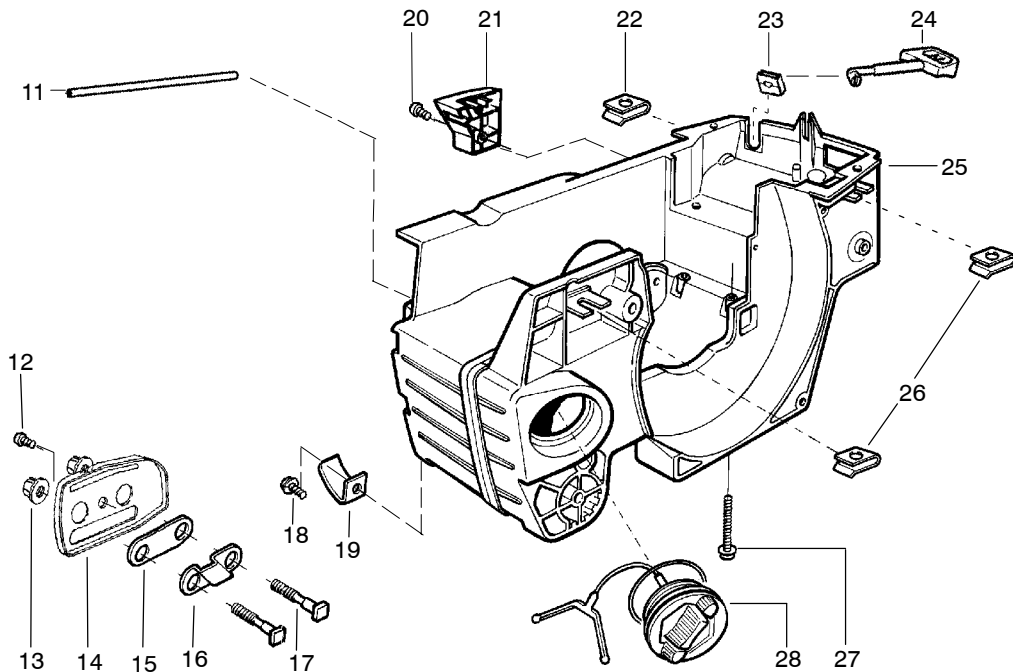

Ref.	Part No.	Description	Ref.	Part No.	Description
1	530014949	Assy-Clutch	14	530047855	Plate-Bar
2	530015611	Washer-Clutch	15	530019228	Gasket
3	---	Assy-Clutch Drum	16	530036043	Plate-Bar Stud
	530047061	3/8"	17	530015877	Bar Bolt
	530048132	.325"	18	530015878	Screw
4	530015907	Washer-Thrust	19	530029850	Chain Catcher
5	530014776	Assy-Oil Pick-Up and Screen (Incl. 6,7)	20	530015893	Screw
6	530056533	Filter-Oil	21	530052428	Cover
7	545037101	Assy-Pickup	22	530015922	Nut-Type "U" Speed
8	530015896	Screw	23	530029830	Grommet
9	530014410	Assy-Oil Pump	24	530029831	Lever-Choke
10	530029833	Worm Gear-Oil Pump	25	530071991	Kit - Chassis Ass'y.
11	545033501	Tube-Oil Vent	26	530015922	Nut-Type "U" Speed
12	530015896	Screw (optional)	27	530016037	Screw
13	530015917	Nut	28	501765602	Assy.- Oil Tank Cap