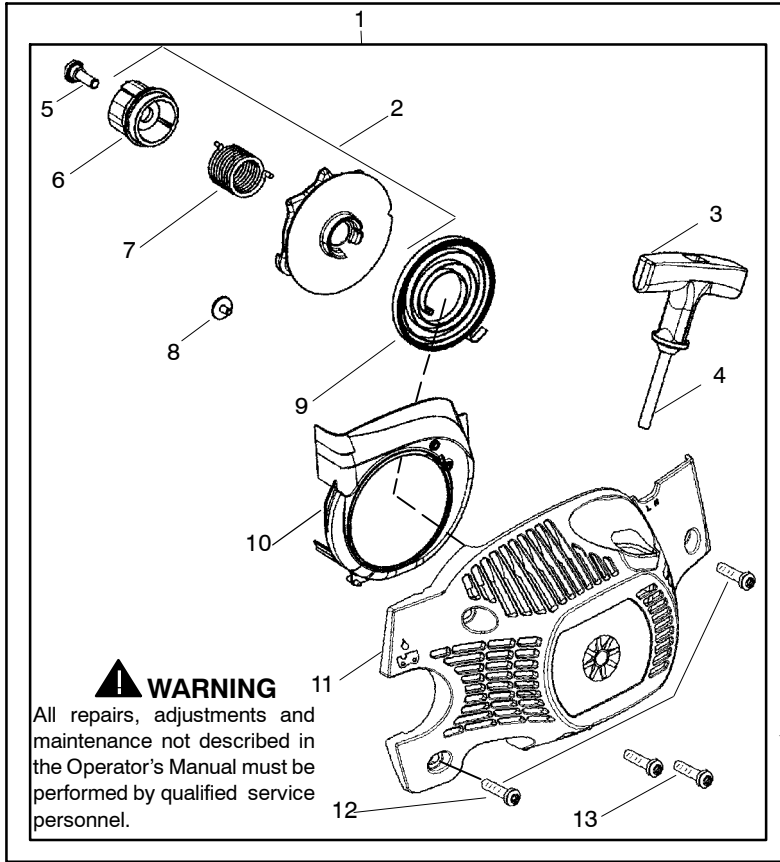

Ref.	Part No.	Description	Ref.	Part No.	Description	Ref.	Part No.	Description
1	530071968	Kit-Fan Hsg / Starter (Incl. 2, 3, 4, 5, 6, 7 8, 9, 10, 11,)	13	530015892	Screw	28	530069247	Kit - Fuel line
2	530071966	Kit-Starter EPS (Incl. 5,6,7,8)	14	530071967	Kit-EPS ignition (Incl. 17, 18, 22)	29	530014497	Assy.- Fuel Pickup
3	530150318	Handle-Starter	15	530403257	Assy-Leadwire	30	530016439	Screw
4	530069232	Kit-Rope	16	530015896	Screw	31	530014381	Kit-Assy Spike (Incl.#30) (Optional)
5	530021179	Screw-shoulder	17	503717901	Switch-Ignition	32	530015940	Screw
6	530059677	Hub	18	530059637	Assy. -Flywheel	33	5300529870	Element - AV Isolator
7	530021180	Spring-EPS	19	530015127	Washer-Flywheel	34	530052446	Assy. - Tank/Handle
8	530016080	Screw	20	530016134	Nut	35	530015843	Screw
9	530042095	Spring-Starter	21	545003902	Screw	36	530059961	Handle-Front
10	530059959	Baffle-Air	22	530039239	Module - Ignition	37	530052439	Isolator-Front Handle
11	530059958	Assy-Fan Hsg. w/eyelet	23	530029869	Wire - Throttle	38	530029984	Isolator
12	530015893	Screw	24	530029863	Cap - Wire	39	530026119	Valve - Check
			25	530029860	Pin	40	530038264	Plug - Vent
			26	530029861	Spring	41	530071266	Kit-Assy. Fuel Cap
			27	530069587	Kit - Throttle Trigger			

↗ = NEW PART NUMBER FOR THIS IPL   ★ = REFER TO THE SERVICE REFERENCE INDICATED FOR MORE INFORMATION. (LOCATED AT END OF IPL)
● = THESE PARTS ARE ILLUSTRATED FOR CLARITY. ORDER COMPLETE ASSEMBLY.