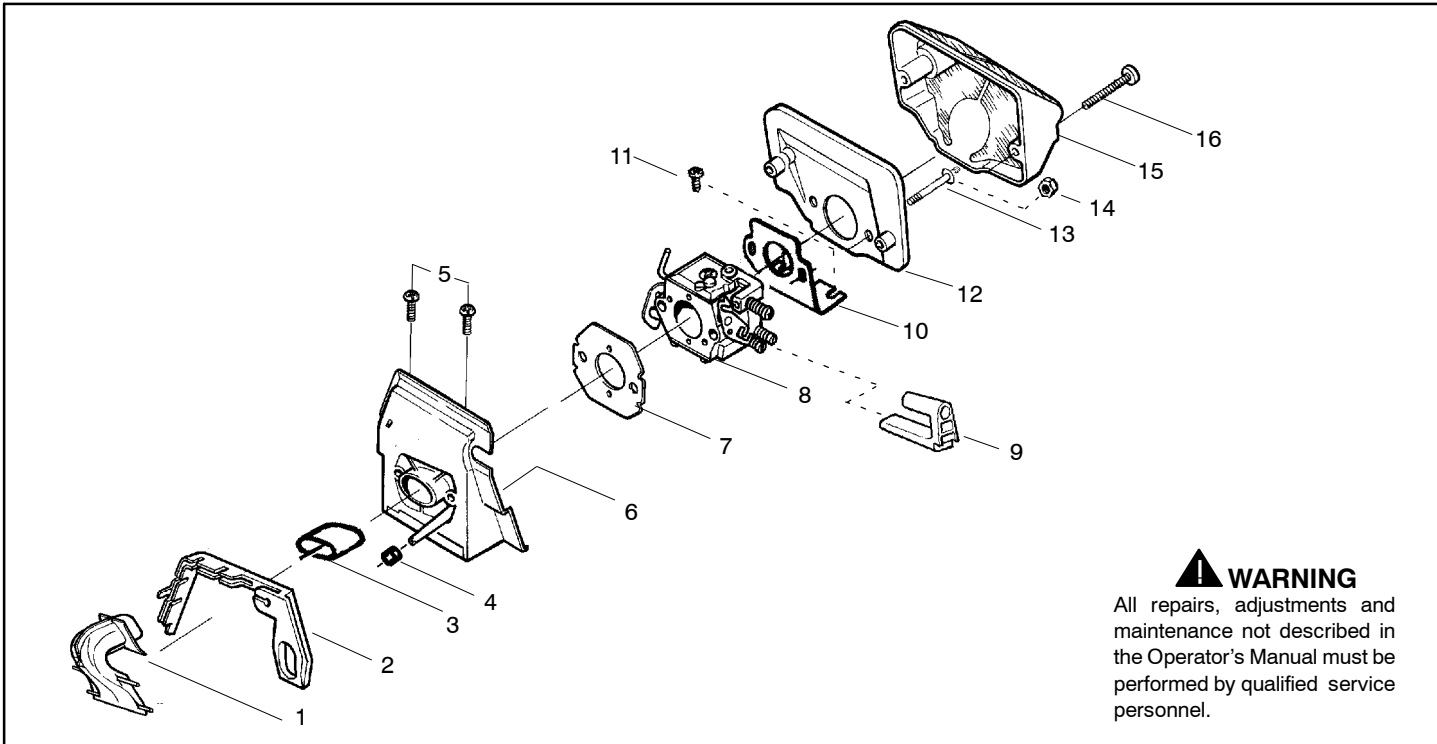

⚠ WARNING

All repairs, adjustments and maintenance not described in the Operator's Manual must be performed by qualified service personnel.