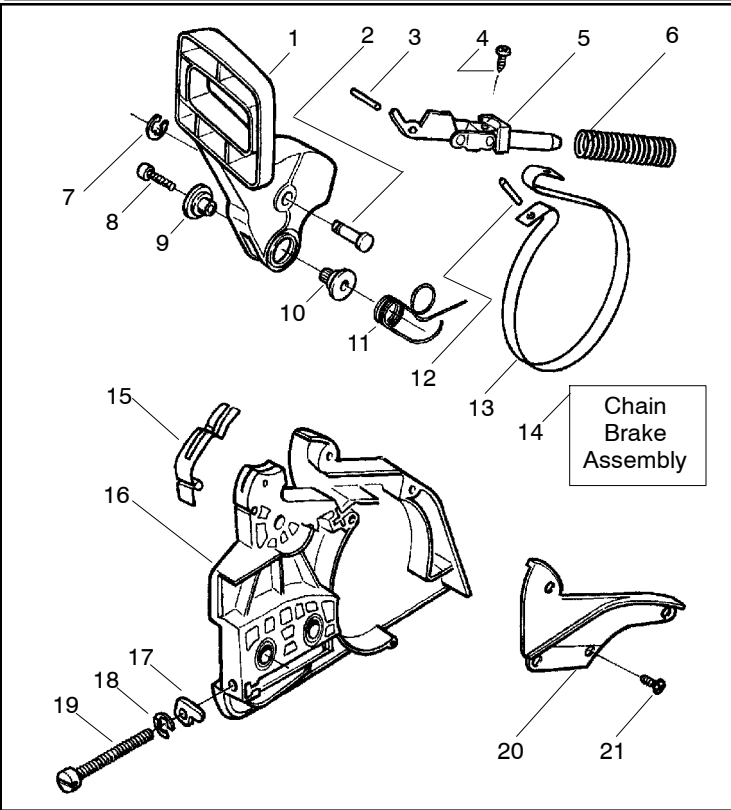

# 137

**Spare parts**  
**Ersatzteile**  
**Pièces détachées**  
**Reserve onderdelen**  
**Repuestos**  
**Reservdelar**

Ref.	Part No.	Description	Ref.	Part No.	Description
1	530071348	Kit- Lever & Link Assy. (Incl. 5,13)	26	530069944	Kit-Piston (36cc) (Includes pin and 27, 28)
2	530029879	Pin-Pivot	27	530029805	Ring-Piston (36cc)
3	530015915	Pin-Link	28	530015697	Piston Pin Retainer
4	530015911	Screw	29	530049794	Cap-Crankcase
5	530054741	Assy-Front Link	30	530015897	Screw
6	530016237	Spring-Chain Brake			Not Shown
7	530024419	Retainer			
8	530016384	Screw			
9	530056531	Journal-Right			
10	530029881	Journal-Left			
11	530015910	Spring-Handguard			
12	530015913	Pin-Spring			
13	530052232	Band-Brake			
14	530054802	Assy-Chain Brake (Incl. 1,2,3,4,5,6,7,8,9,10,11,12,13,15,16,17,18,19,20,21)			
15	530029878	Spring-Position			
16	530049483	Cover-Clutch			
17	530015826	Pin-Bar Adjusting			
18	530038593	Retainer			
19	530016110	Screw-Bar Adjusting			
20	530053035	Cover-Chain Brake Spring			
21	530015911	Screw			
22	530016154	Screw			
23	530059960	Shield-Cylinder			
24	952030150	Spark Plug (RCJ-7Y)			
25	530069940	Kit-Cylinder (36cc) (incl.#29 pg. 1 & #26 pg. 2)			
					Manual-Operator's (Eng. / Span.)
					(Japan)
					(Scan)
					(Euro 1)
					(Euro 2)
					(Euro 3)
					(Euro 4)
					(Euro 5)
					(Russian)
					(Aust. / NZ)
					(Turkish)
					Srench
					Decal-International Warning
					Decal-Warning
					Decal-Warning (Russia)
					Decal-CE Warning (Scan/Euro)