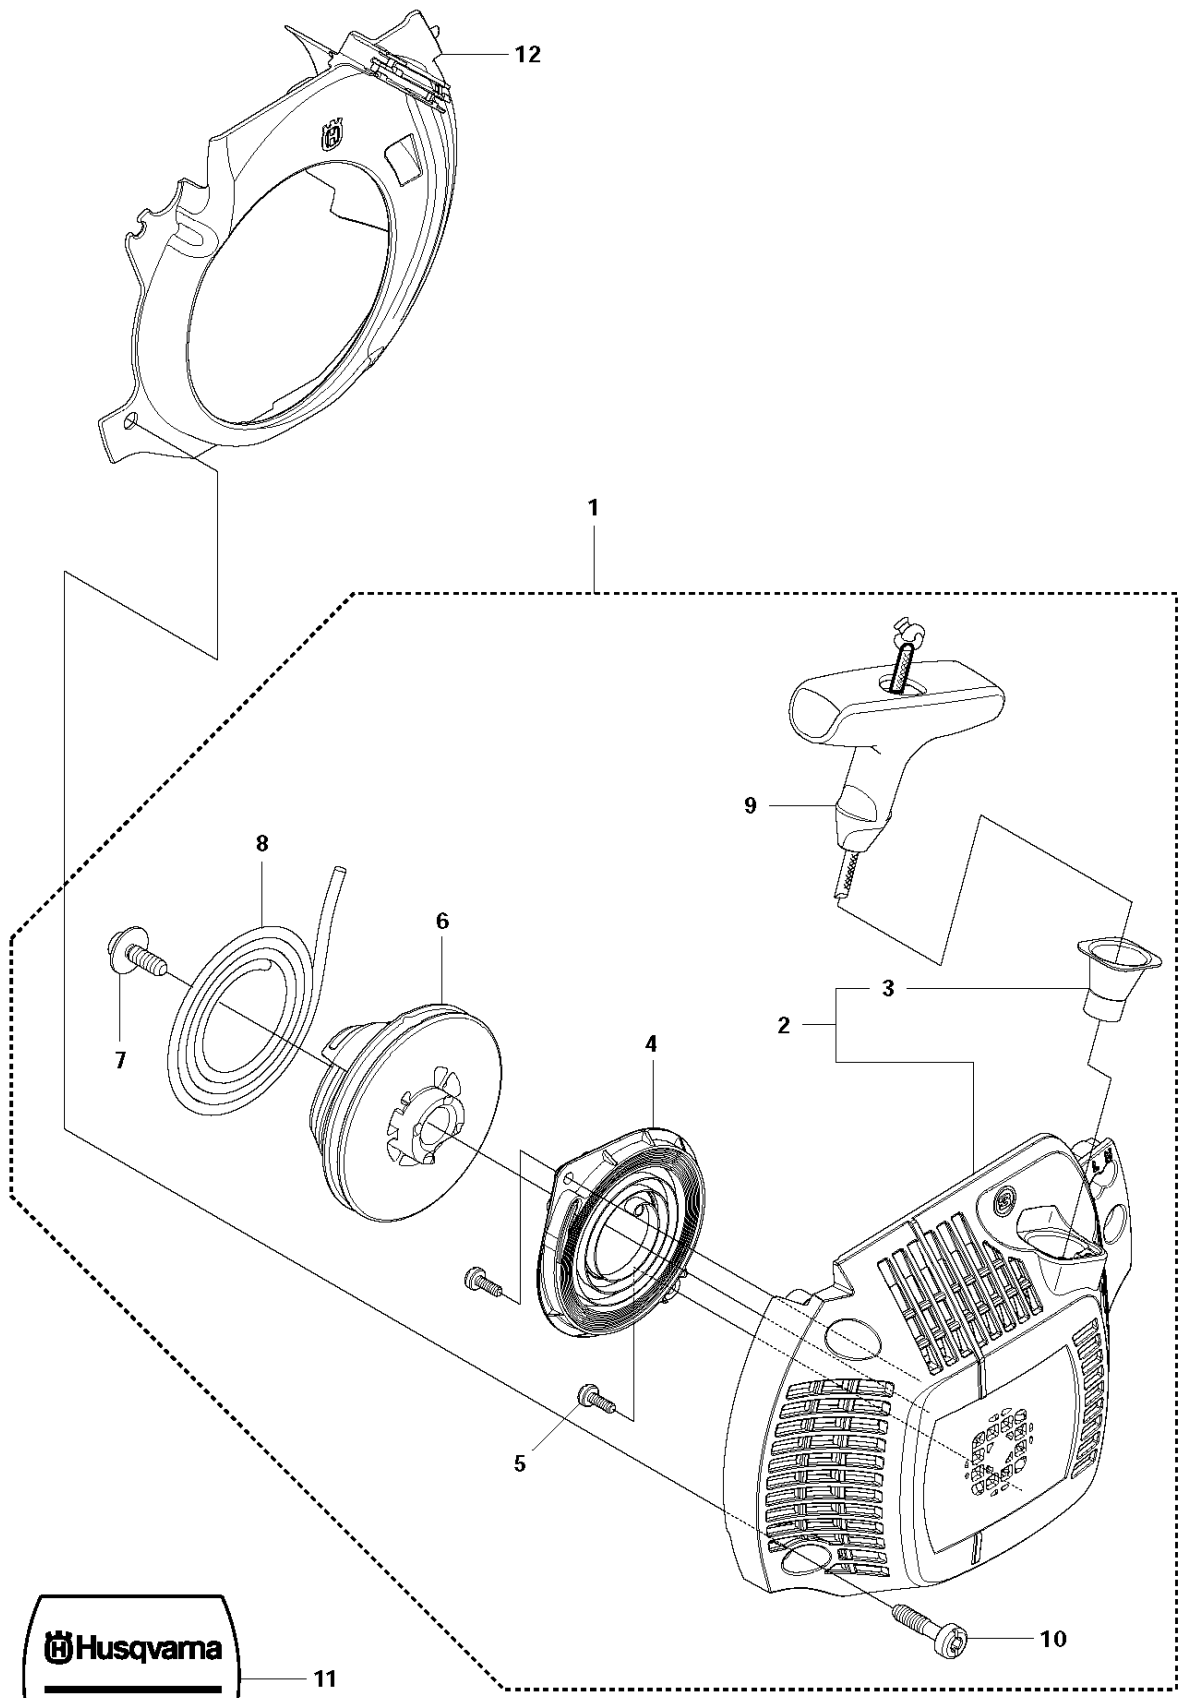

D2 140
STARTER

STARTER

140 from 2012-01 -

Ref	Part No	Description	Remark	QTY	KIT
1	504 59 70-02	STARTER ASSY		1	
2	504 59 69-01	STARTER		1	1
3	537 28 32-01	REINFORCEMENT SLEEVE		1	1, 2
4	540 05 75-02	SPRING CASSETTE ASSY		1	1
5	503 21 28-10	SCREW CCRPANT		2	1
6	504 59 71-01	STARTER PULLEY		1	1
7	503 21 77-16	SCREW IHSCT		1	1
8	505 30 51-25	STARTER CORD		1	1
9	537 23 25-01	STARTER HANDLE		1	1
10	503 21 73-21	SCREW CIHSCTO		4	1
11	504 54 68-04	LABEL		1	
12	544 19 71-01	COOLING AIR CONDUCTOR		1