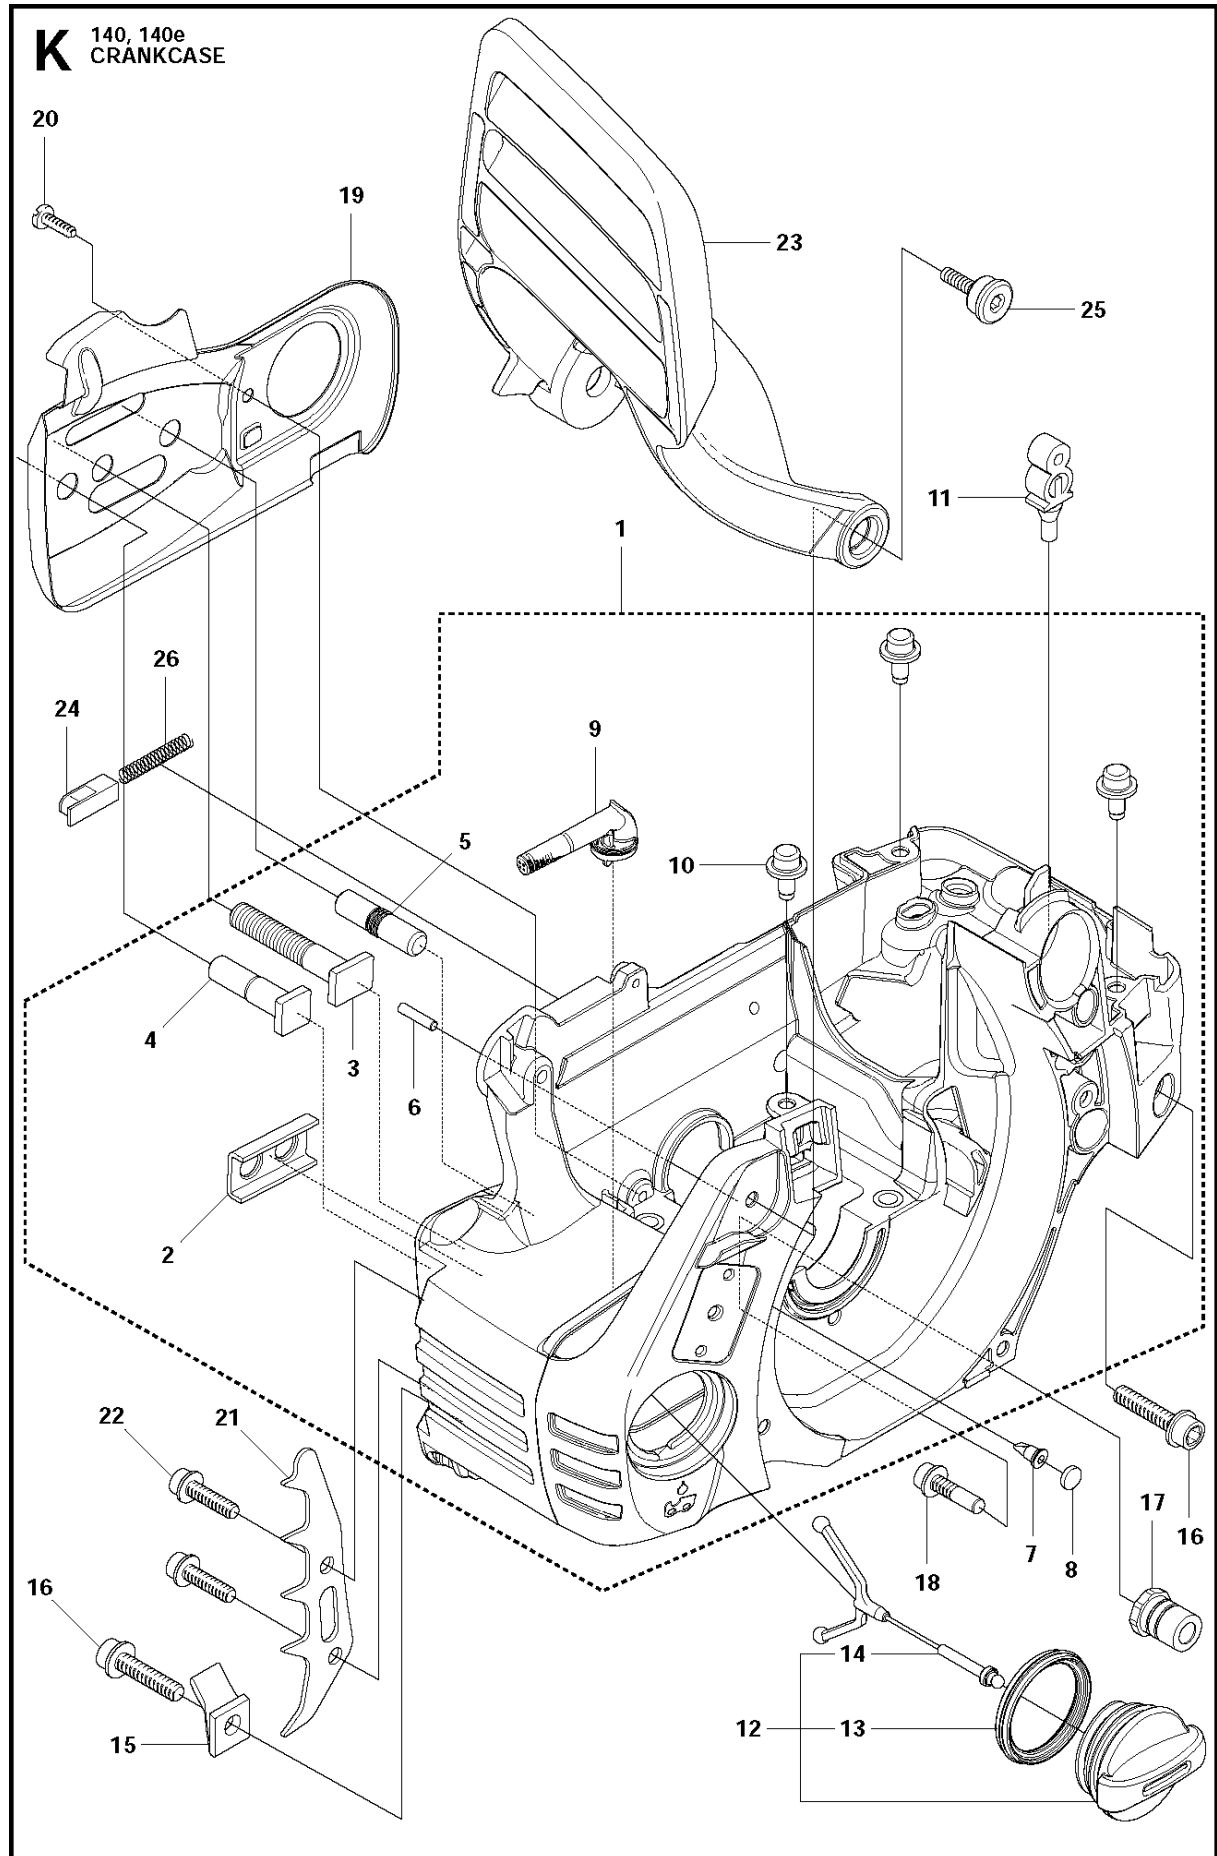

CRANKCASE

140 from 2012-01 -

Ref	Part No	Description	Remark	QTY	KIT
1	544 93 25-03	CRANKCASE ASSY		1	
2	503 87 58-02	STIFFENING PLATE		1	1
3	503 87 54-02	BAR BOLT		1	1
4	537 33 46-01	BAR BOLT		1	1
5	544 03 64-01	BAR BOLT		1	1
6	503 24 09-05	NEEDLE ROLLER		1	1
7	530 02 61-19	CHECK VALVE		1	1
8	537 40 35-01	FILTER		1	1
9	544 08 33-01	OIL SCREEN		1	1
10	544 33 16-01	GUIDE PIN		3	1
11	503 86 93-01	CARBURETTOR MOUNTING		1	
12	544 11 12-01	TANK CAP ASSY		1	
13	537 21 50-01	SEALING		1	12
14	503 57 89-01	HOLDER		1	12
15	503 88 63-01	CHAIN CATCHER PIN		1	
16	503 21 88-76	SCREW IHSCFT		2	
17	501 00 76-01	LATERAL SUPPORT		1	
18	503 21 51-03	SCREW IHSCFT		1	
19	544 28 46-01	CHAIN GUIDE PLATE		1	
20	503 21 70-10	SCREW CCRPANT		1	
21	544 28 65-01	INDRE BARKSTØD		1	
22	503 21 75-20	SCREW IHSCFT		2	
23	544 25 15-01	HAND GUARD		1	
24	503 89 24-01	LOCK		1	
25	503 89 30-01	SCREW		2	
26	503 43 65-01	POSITION SPRING		1