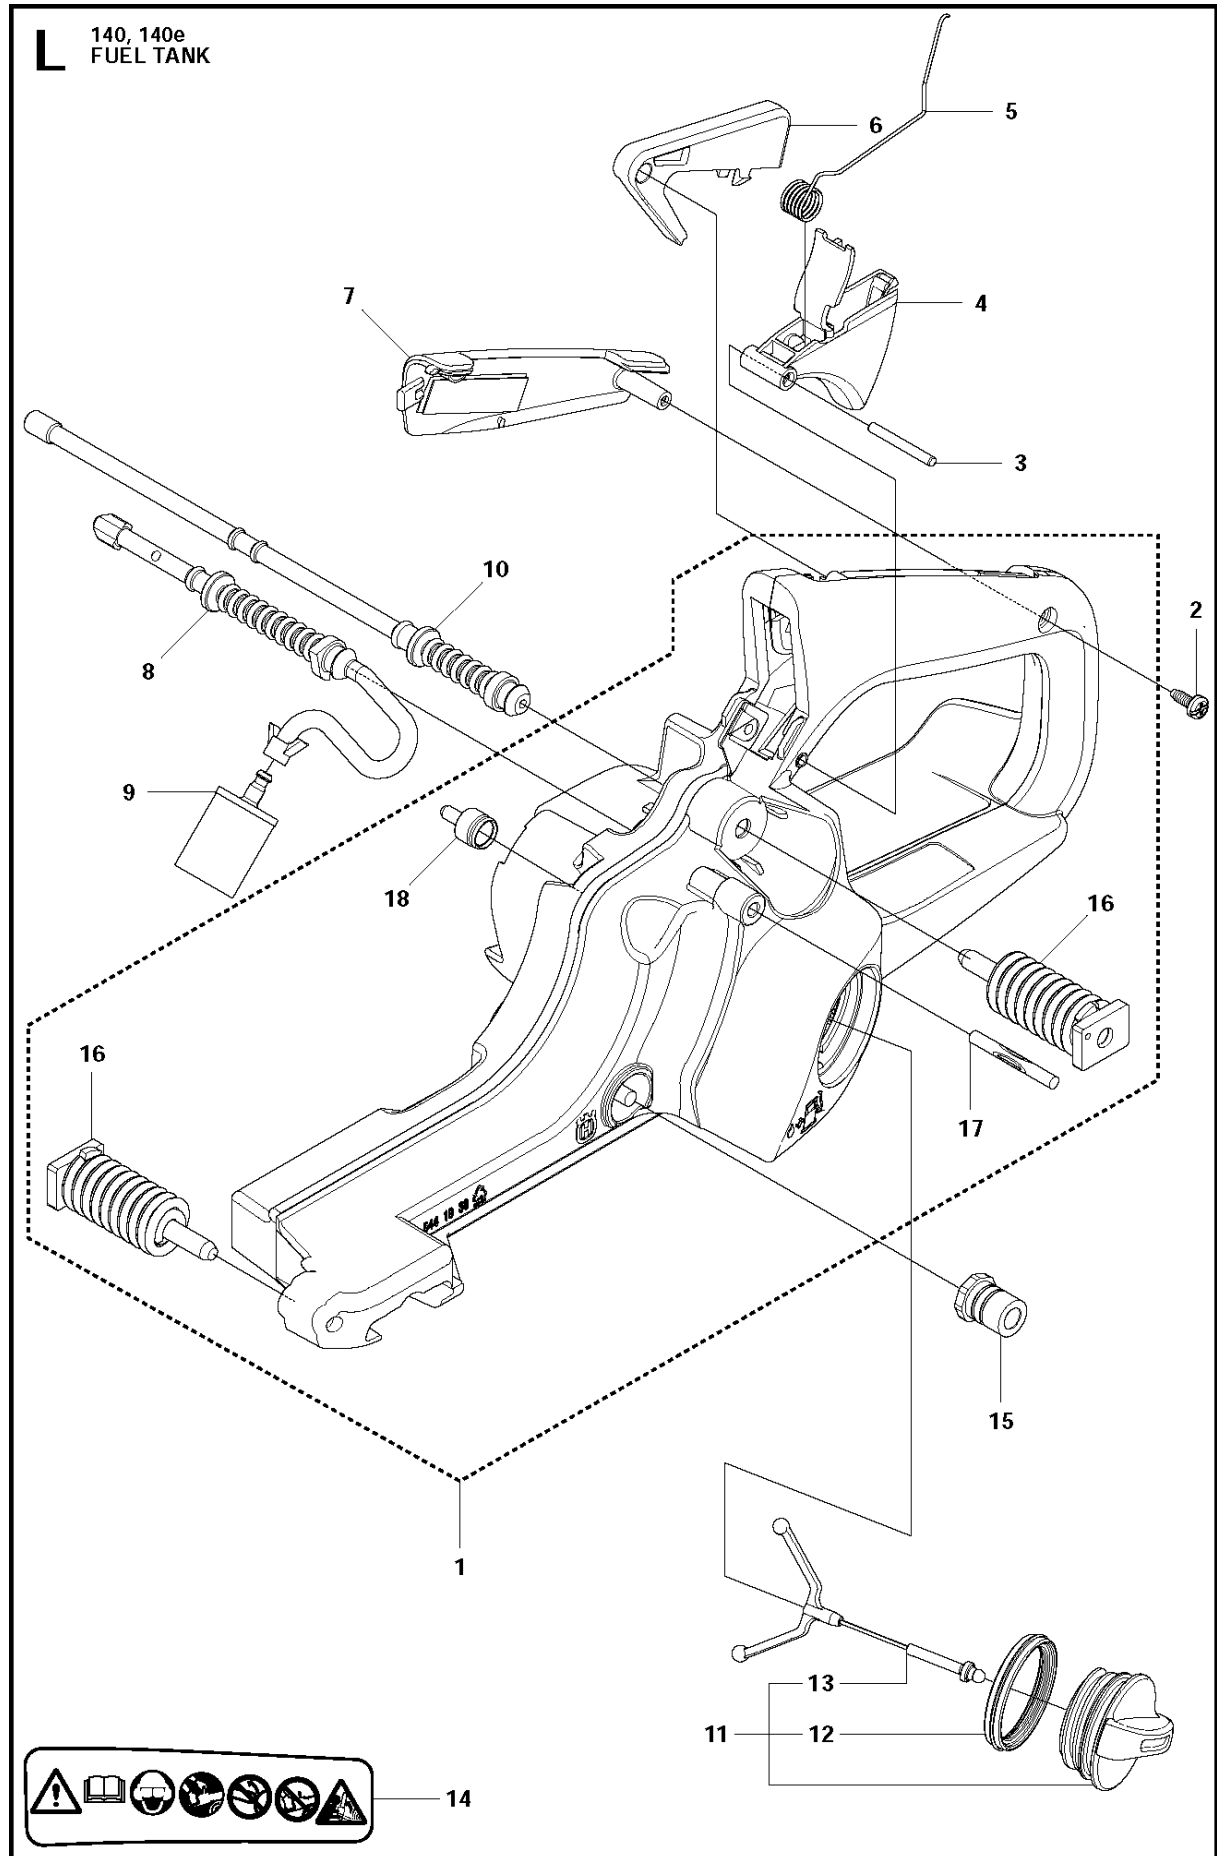

FUEL TANK

140 from 2012-01 -

Ref	Part No	Description	Remark	QTY	KIT
1	544 19 38-07	FUEL TANK		1	
2	503 21 28-10	SCREW CCRPANT		1	
3	720 18 25-20	PARALLEL PIN		1	
4	544 96 85-01	THROTTLE CONTROL		1	
5	544 09 99-01	SPRING		1	
6	544 28 41-01	THROTTLE LOCKOUT		1	
7	544 28 49-01	HANDLE INSERT		1	
8	544 12 86-01	FUEL HOSE		1	
9	503 44 32-01	FILTER		1	
10	544 12 97-01	RETURN HOSE		1	
11	544 11 12-01	TANK CAP ASSY		1	
12	537 21 50-01	SEALING		1	11
13	503 57 89-01	HOLDER		1	11
14	544 37 50-01	LABEL		1	
15	501 00 76-01	LATERAL SUPPORT		1	
16	504 79 56-01	ANTIVIBRATION ELEMENT		2	1
17	721 12 63-39	GROOVED PIN		1	1
18	537 35 95-01	TANK VENT ASSY		1	1