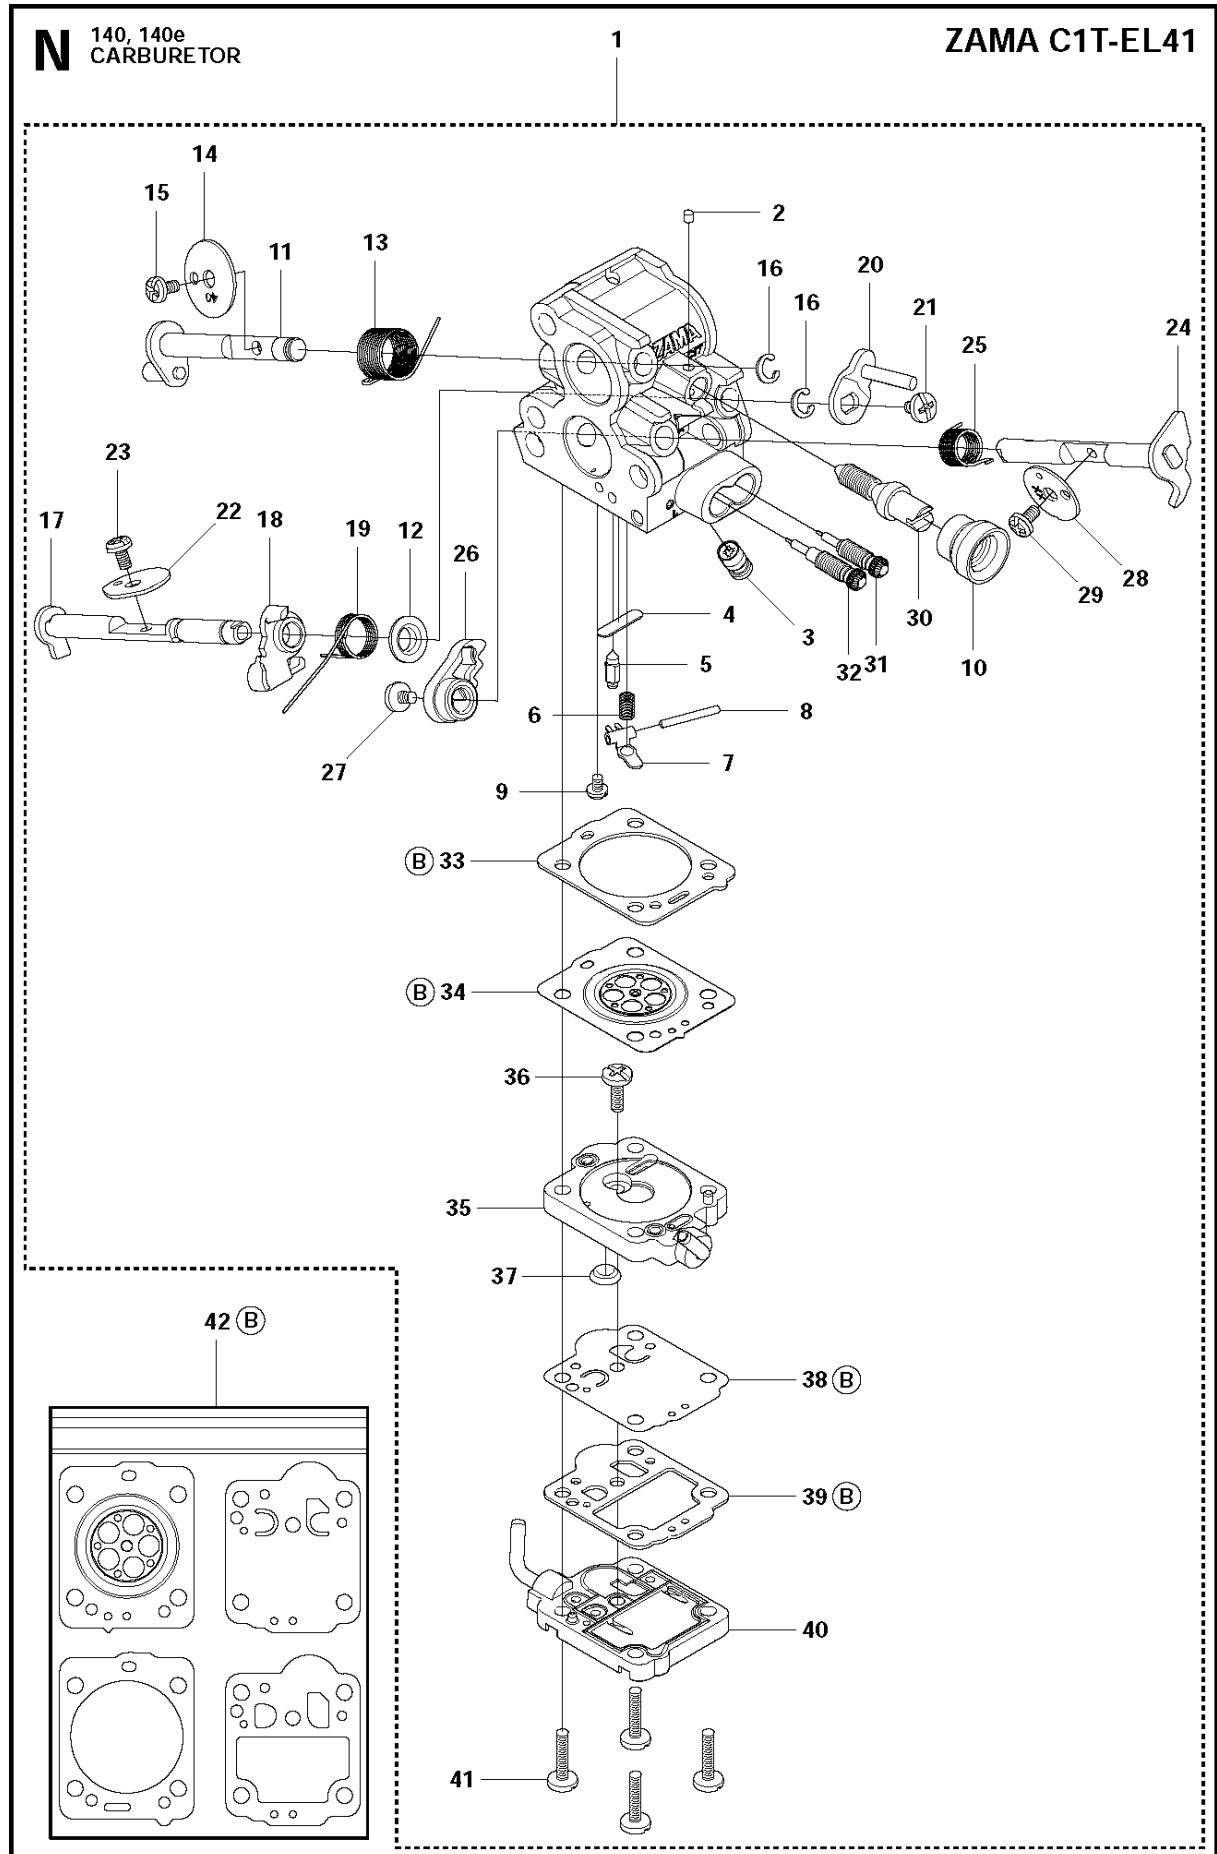

SPARE PARTS LIST

CHAIN SAWS

140 from 2012-01 -

P 140, 140e
ACCESSORIES

ACCESSORIES

140 from 2012-01 -

Ref	Part No	Description	Remark	QTY KIT
1	503 55 85-04	TOOL		1

CARBURETOR

140 from 2012-01 -

Ref	Part No	Description	Remark	QTY	KIT
1	506 45 05-01	CARBURETTOR		1	
2	503 48 11-01	PIECE		1	1
3	504 02 40-01	NOZZLE ASSY		1	1
4	503 53 56-01	PLUG WELCH		1	1
5	503 47 97-01	VALVE		1	1
6	537 02 03-01	SPRING		1	1
7	503 66 59-01	LEVER		1	1
8	503 48 00-01	PIN RETAINING SCREW		1	1
9	504 02 41-01	SCREW		1	1
10	505 53 52-01	HUB CAP		1	1
11	504 02 61-01	SHAFT ASSY		1	1
12	505 11 07-01	COLLAR		1	1
13	504 02 85-01	SPRING		1	1
14	504 02 75-01	VALVE		1	1
15	503 48 18-01	SCREW		2	1
16	504 02 67-01	CIRCLIP		2	1
17	504 02 62-01	SHAFT ASSY		1	1
18	540 05 37-01	LEVER		1	1
19	504 02 83-01	SPRING		1	1
20	504 02 63-01	LEVER		1	1
21	503 47 90-01	SCREW		2	1
22	504 02 74-01	VALVE		1	1
23	503 48 18-01	SCREW		2	1
24	504 02 60-01	SHAFT ASSY		1	1
25	504 02 84-01	SPRING		1	1
26	544 98 31-01	LEVER		1	1
27	503 47 90-01	SCREW		2	1
28	504 02 76-01	VALVE		1	1
29	503 47 92-01	SCREW		1	1
30	504 02 73-01	SCREW		1	1
31	504 90 92-01	SCREW		1	1
32	504 02 81-01	SCREW		1	1
33	504 02 43-01	GASKET		1	1, 42
34	504 02 45-01	DIAPHRAGM		1	1, 42
35	504 02 46-01	BODY		1	1
36	504 02 82-01	SCREW		1	1
37	504 02 50-01	STRAINER		1	1
38	504 02 56-01	DIAPHRAGM		1	1, 42
39	504 02 57-01	GASKET		1	1, 42
40	504 02 59-01	COVER		1	1
41	504 02 78-01	SCREW		4	1
42	504 02 86-01	GASKET KIT		1	

B 140, 140e
CLUTCH & OIL PUMP

CLUTCH & OIL PUMP

140 from 2012-01 -

Ref	Part No	Description	Remark	QTY	KIT
1	575 56 80-01	CLUTCH ASSY		1	
2	574 71 88-01	CLUTCH SPRING		2	1
3	578 25 71-01	CLUTCH DRUM		1	
4	503 53 92-01	NEEDLE BEARING		1	3
5	544 21 24-02	WORM GEAR		1	
6	540 05 79-01	PUMP PISTON		1	
7	537 15 48-01	PUMP CYLINDER		1	
8	544 08 42-01	OIL HOSE		1	