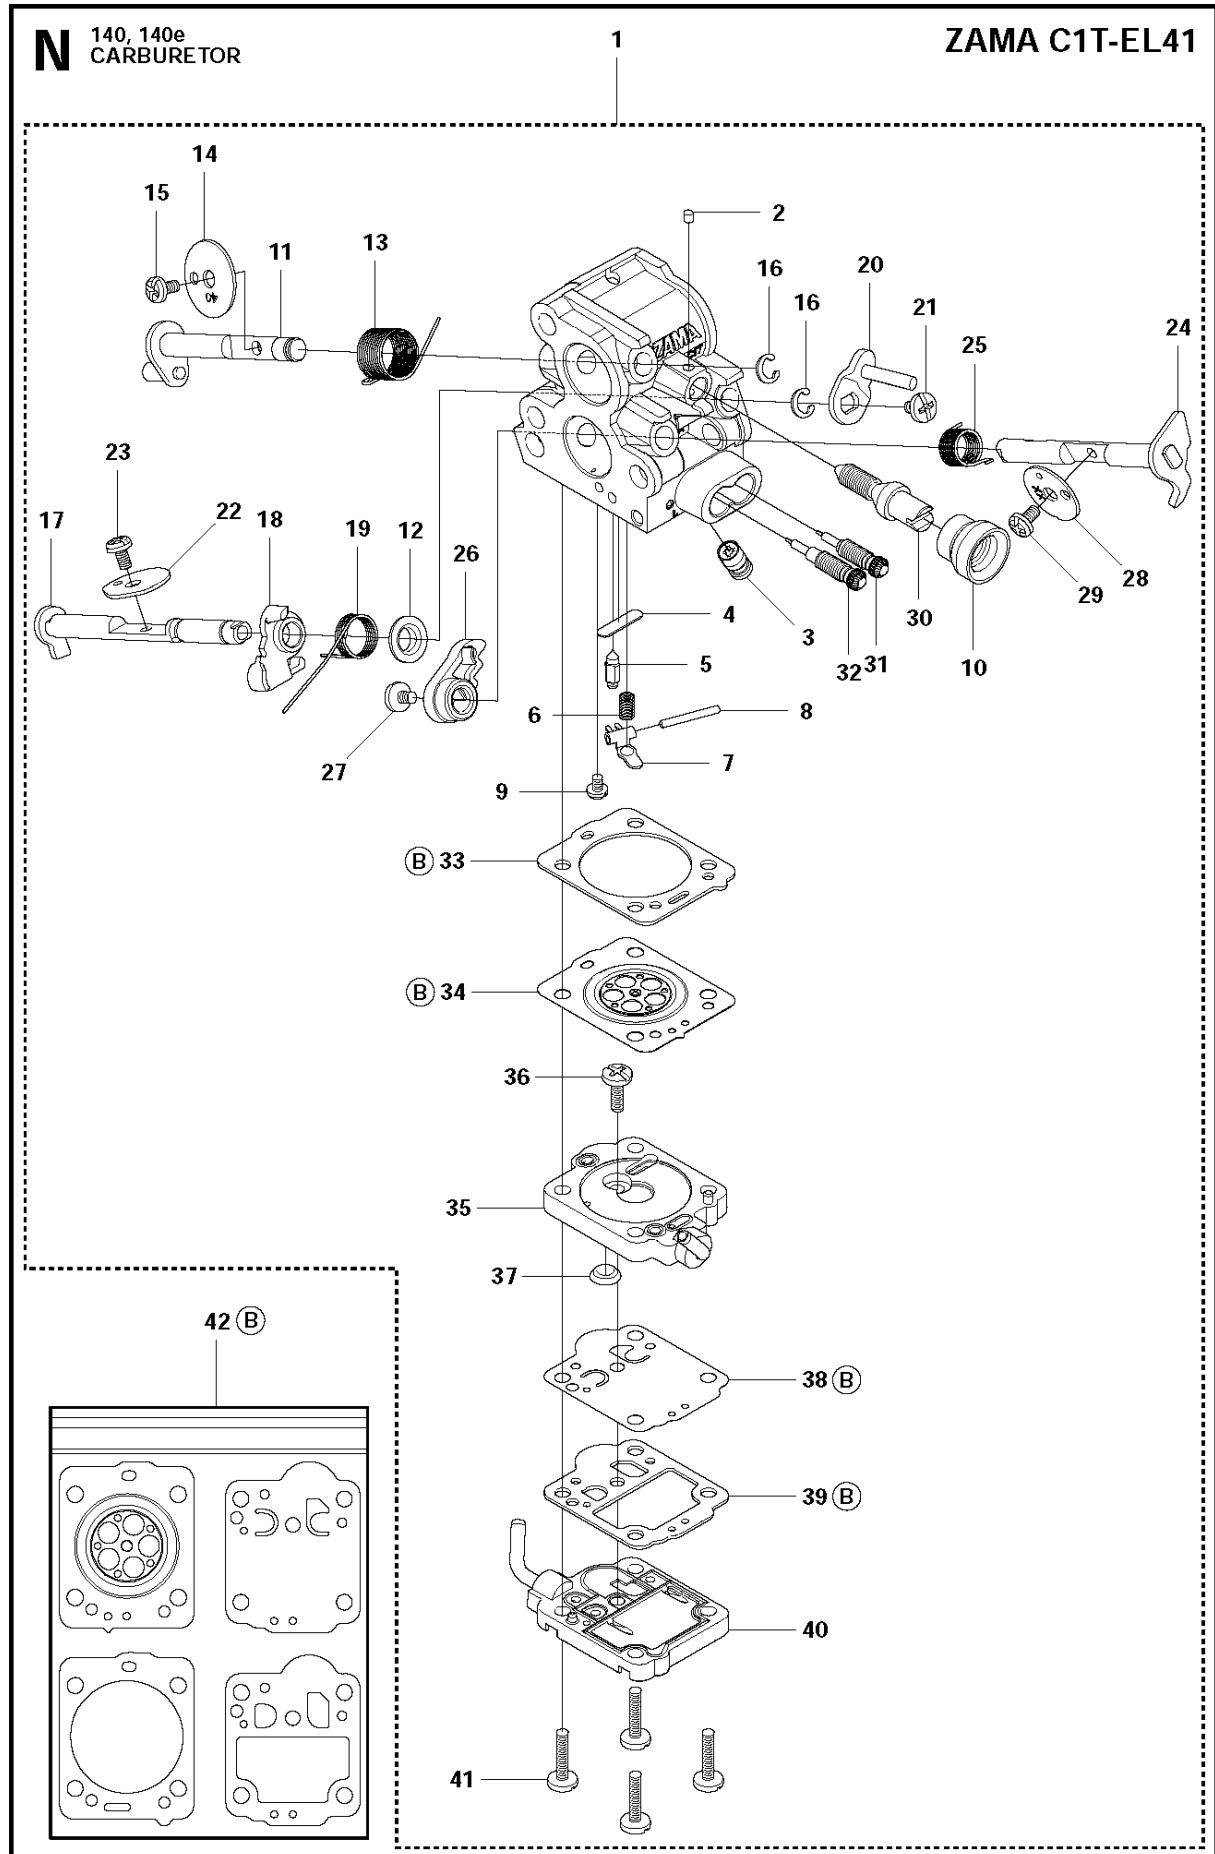

# SPARE PARTS LIST

CHAIN SAWS

140 from 2012-01 -

**P** 140, 140e  
ACCESSORIES

ACCESSORIES

140 from 2012-01 -

Ref	Part No	Description	Remark	QTY KIT
1	503 55 85-04	TOOL		1

## CARBURETOR

140 from 2012-01 -

Ref	Part No	Description	Remark	QTY	KIT
1	506 45 05-01	CARBURETTOR		1	
2	503 48 11-01	PIECE		1	1
3	504 02 40-01	NOZZLE ASSY		1	1
4	503 53 56-01	PLUG WELCH		1	1
5	503 47 97-01	VALVE		1	1
6	537 02 03-01	SPRING		1	1
7	503 66 59-01	LEVER		1	1
8	503 48 00-01	PIN RETAINING SCREW		1	1
9	504 02 41-01	SCREW		1	1
10	505 53 52-01	HUB CAP		1	1
11	504 02 61-01	SHAFT ASSY		1	1
12	505 11 07-01	COLLAR		1	1
13	504 02 85-01	SPRING		1	1
14	504 02 75-01	VALVE		1	1
15	503 48 18-01	SCREW		2	1
16	504 02 67-01	CIRCLIP		2	1
17	504 02 62-01	SHAFT ASSY		1	1
18	540 05 37-01	LEVER		1	1
19	504 02 83-01	SPRING		1	1
20	504 02 63-01	LEVER		1	1
21	503 47 90-01	SCREW		2	1
22	504 02 74-01	VALVE		1	1
23	503 48 18-01	SCREW		2	1
24	504 02 60-01	SHAFT ASSY		1	1
25	504 02 84-01	SPRING		1	1
26	544 98 31-01	LEVER		1	1
27	503 47 90-01	SCREW		2	1
28	504 02 76-01	VALVE		1	1
29	503 47 92-01	SCREW		1	1
30	504 02 73-01	SCREW		1	1
31	504 90 92-01	SCREW		1	1
32	504 02 81-01	SCREW		1	1
33	504 02 43-01	GASKET		1	1, 42
34	504 02 45-01	DIAPHRAGM		1	1, 42
35	504 02 46-01	BODY		1	1
36	504 02 82-01	SCREW		1	1
37	504 02 50-01	STRAINER		1	1
38	504 02 56-01	DIAPHRAGM		1	1, 42
39	504 02 57-01	GASKET		1	1, 42
40	504 02 59-01	COVER		1	1
41	504 02 78-01	SCREW		4	1
42	504 02 86-01	GASKET KIT		1	

## CLUTCH &amp; OIL PUMP

140 from 2012-01 -

Ref	Part No	Description	Remark	QTY	KIT
1	575 56 80-01	CLUTCH ASSY		1	
2	574 71 88-01	CLUTCH SPRING		2	1
3	578 25 71-01	CLUTCH DRUM		1	
4	503 53 92-01	NEEDLE BEARING		1	3
5	544 21 24-02	WORM GEAR		1	
6	540 05 79-01	PUMP PISTON		1	
7	537 15 48-01	PUMP CYLINDER		1	
8	544 08 42-01	OIL HOSE		1	