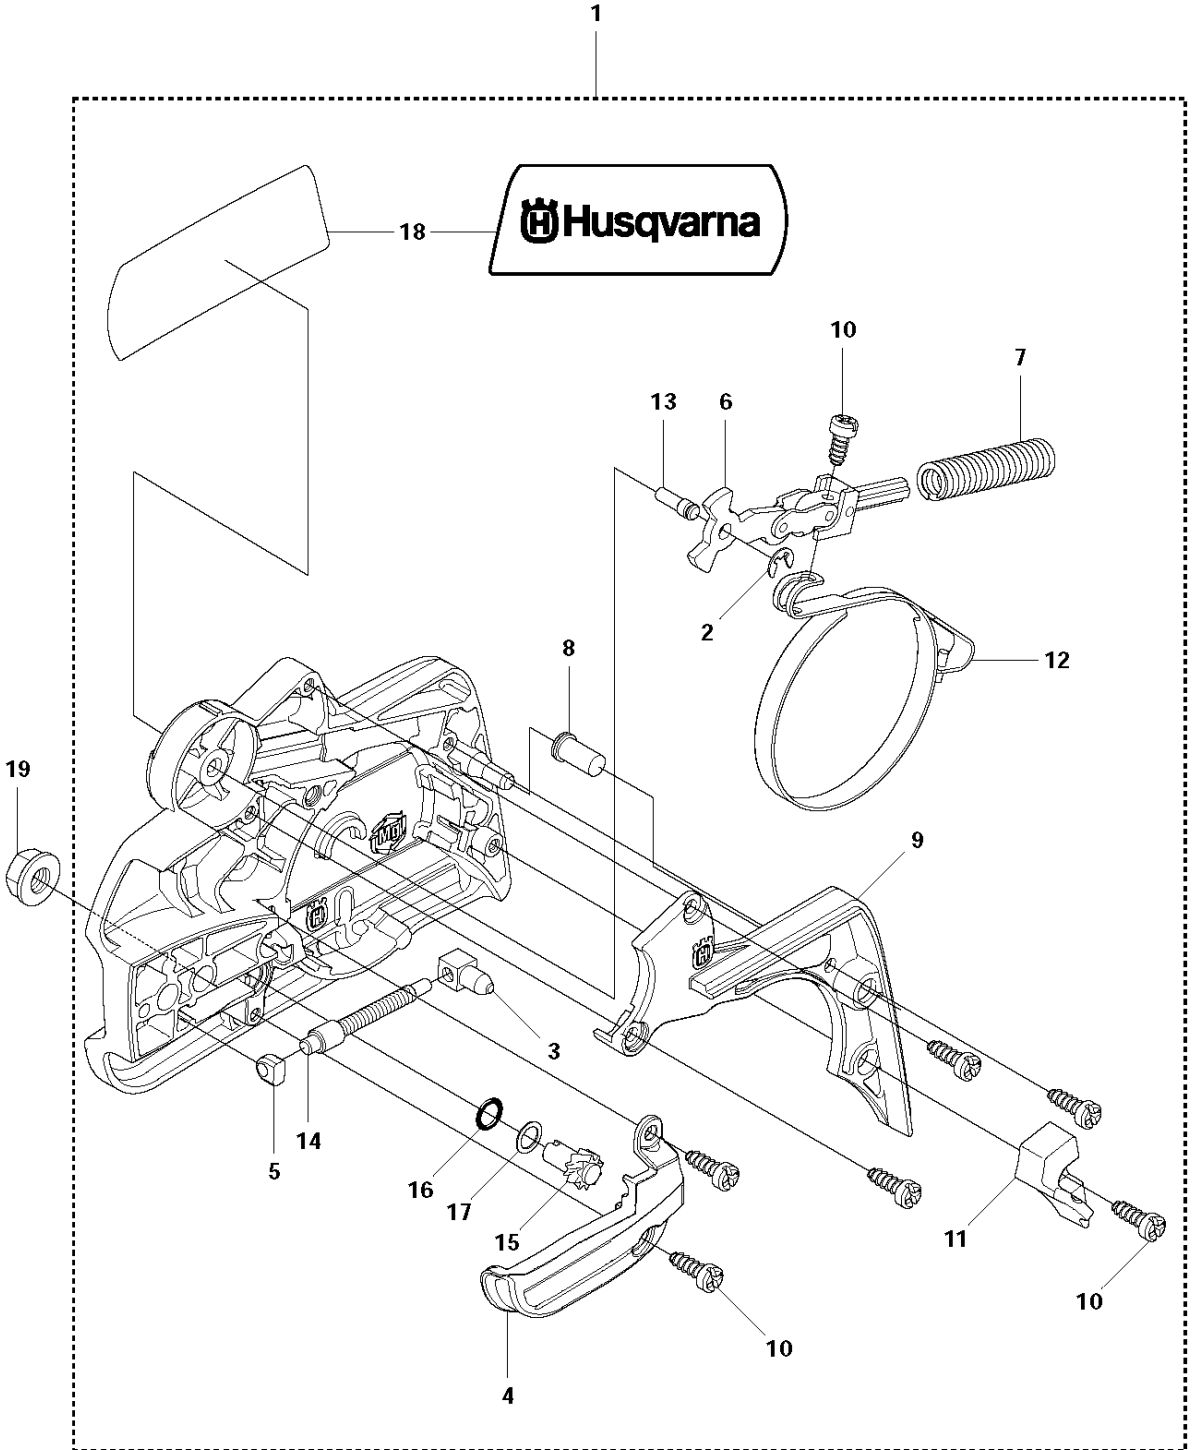

A2 140
CHAIN BRAKE & CLUTCH COVER

CHAIN BRAKE & CLUTCH COVER

140 from 2012-01 -

Ref	Part No	Description	Remark	QTY KIT	
1	501 38 82-01	CLUTCH COVER ASSY			
2	735 31 08-20	E-CLIP		1	1
3	537 28 66-01	PAWL		1	1
4	540 06 33-01	CHAIN GUIDE		1	1
5	537 01 74-01	BEARING SLEEVE		1	1
6	503 89 08-02	KNEE JOINT ASSY		1	1
7	505 89 26-01	BRAKE SPRING		1	1
8	503 85 52-01	GUIDE BUSHING		1	1
9	544 24 85-01	COVER LID		1	1
10	503 21 70-10	SCREW CCRPANT		7	1
11	544 25 31-01	WEAR PROTECTION		1	1
12	544 30 60-01	BRAKE BAND ASSY		1	1
13	503 89 29-01	PIN KNEE-JOINT		1	1
14	537 39 70-01	WORM SCREW		1	1
15	537 07 94-02	WORM WHEEL		1	1
16	740 48 07-02	O-RING		1	1
17	503 23 00-63	WASHER		1	1
18	544 37 68-01	LABEL		1	1
19	503 22 00-01	HEXAGON NUT FLANGE		1