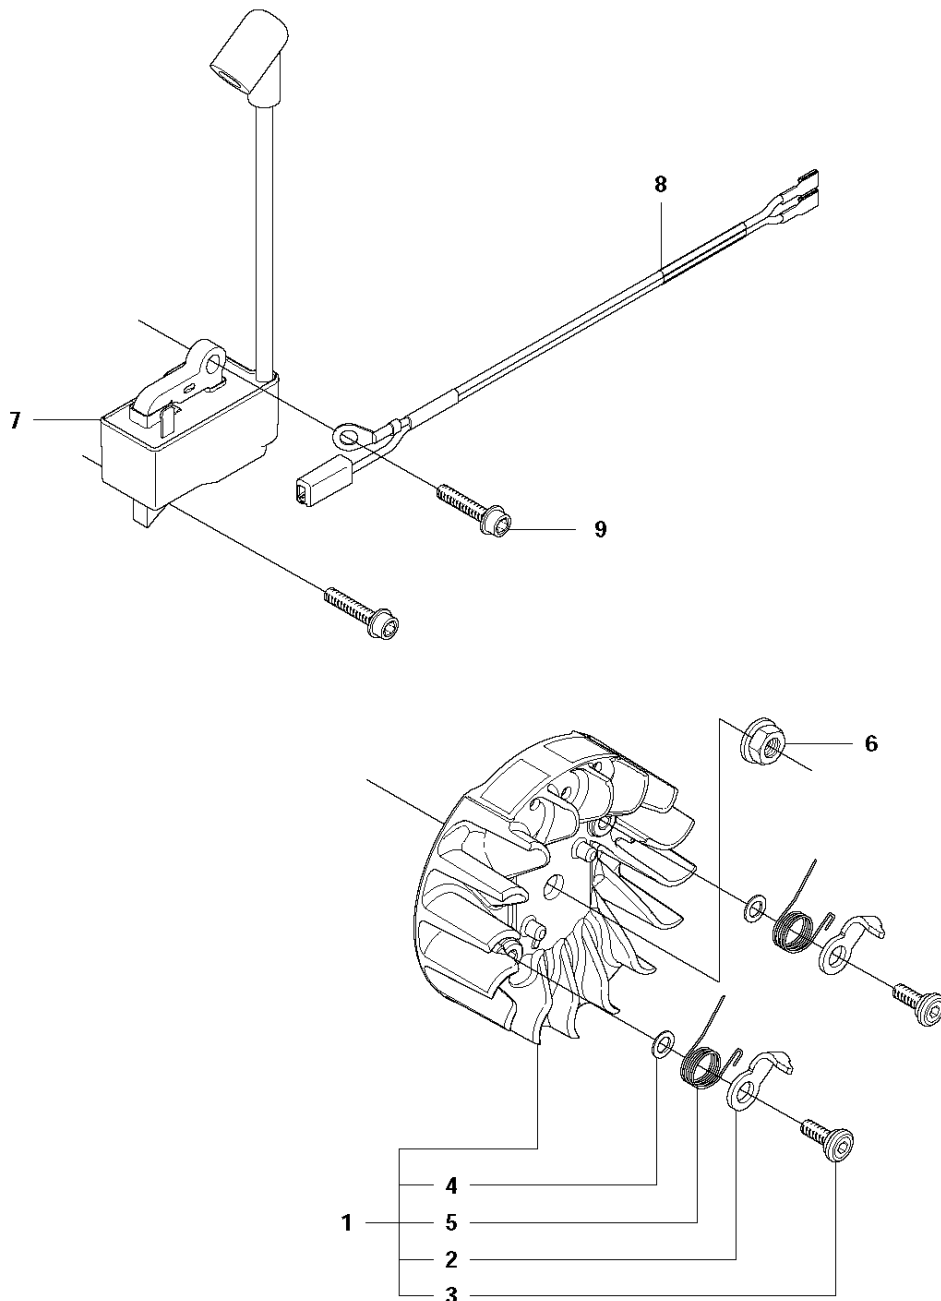

M 140, 140e
HANDLE

HANDLE

140 from 2012-01 -

Ref	Part No	Description	Remark	QTY KIT
1	544 28 40-01	FRONT HANDLE		1
2	503 21 88-76	SCREW IHSCFT		3
3	503 89 83-01	ANTIVIBRATION ELEMENT		1

E 140, 140e
IGNITION SYSTEM