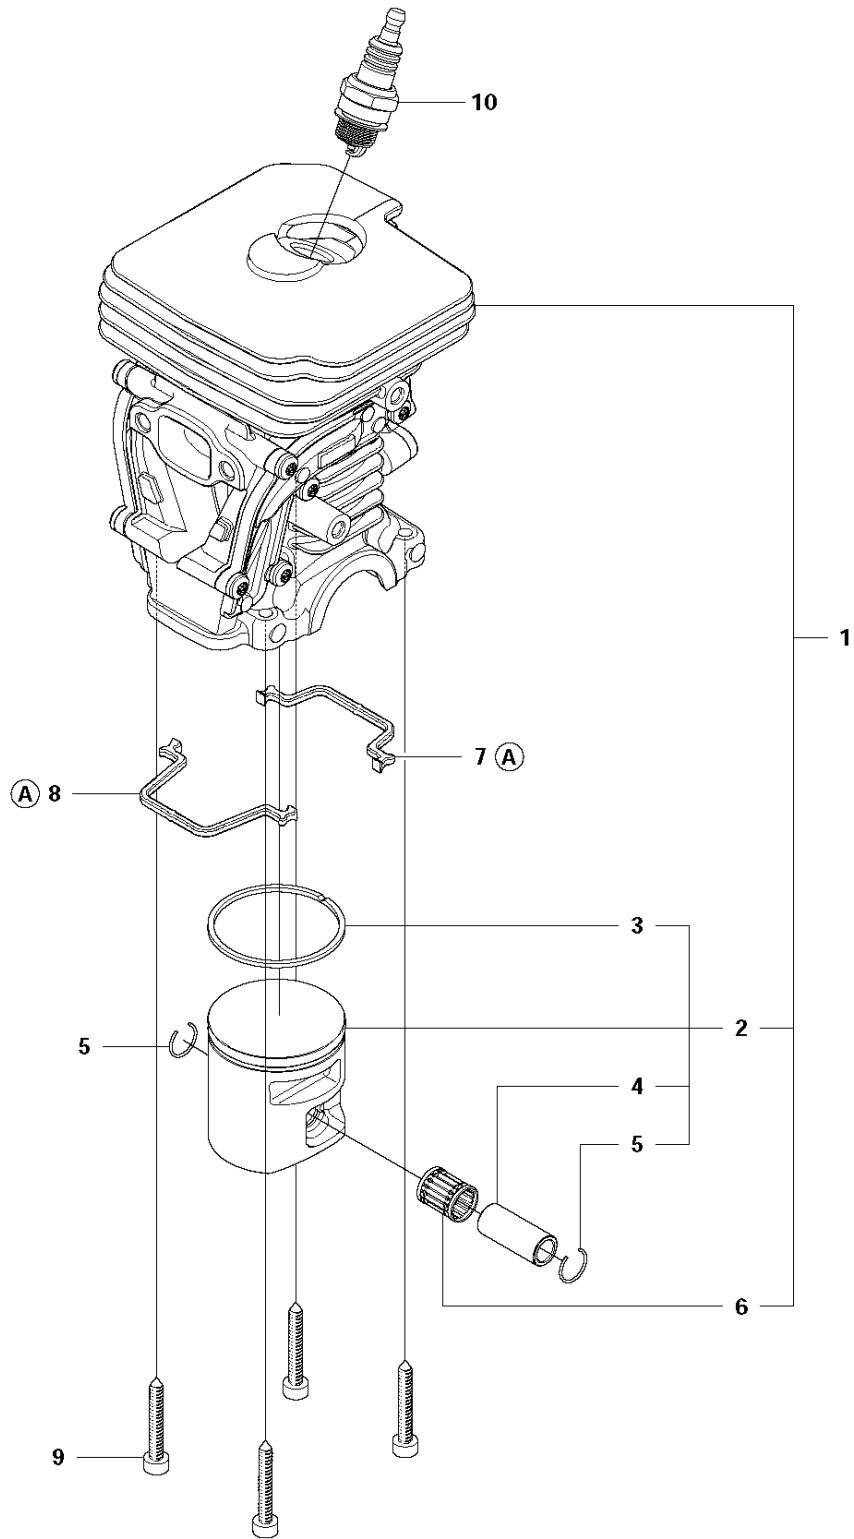

B 140, 140e
CLUTCH & OIL PUMP

CLUTCH & OIL PUMP

140 from 2012-01 -

Ref	Part No	Description	Remark	QTY	KIT
1	575 56 80-01	CLUTCH ASSY		1	
2	574 71 88-01	CLUTCH SPRING		2	1
3	578 25 71-01	CLUTCH DRUM		1	
4	503 53 92-01	NEEDLE BEARING		1	3
5	544 21 24-02	WORM GEAR		1	
6	540 05 79-01	PUMP PISTON		1	
7	537 15 48-01	PUMP CYLINDER		1	
8	544 08 42-01	OIL HOSE		1	

CRANKCASE

140 from 2012-01 -

Ref	Part No	Description	Remark	QTY	KIT
1	544 93 25-03	CRANKCASE ASSY		1	
2	503 87 58-02	STIFFENING PLATE		1	1
3	503 87 54-02	BAR BOLT		1	1
4	537 33 46-01	BAR BOLT		1	1
5	544 03 64-01	BAR BOLT		1	1
6	503 24 09-05	NEEDLE ROLLER		1	1
7	530 02 61-19	CHECK VALVE		1	1
8	537 40 35-01	FILTER		1	1
9	544 08 33-01	OIL SCREEN		1	1
10	544 33 16-01	GUIDE PIN		3	1
11	503 86 93-01	CARBURETTOR MOUNTING		1	
12	544 11 12-01	TANK CAP ASSY		1	
13	537 21 50-01	SEALING		1	12
14	503 57 89-01	HOLDER		1	12
15	503 88 63-01	CHAIN CATCHER PIN		1	
16	503 21 88-76	SCREW IHSCFT		2	
17	501 00 76-01	LATERAL SUPPORT		1	
18	503 21 51-03	SCREW IHSCFT		1	
19	544 28 46-01	CHAIN GUIDE PLATE		1	
20	503 21 70-10	SCREW CCRPANT		1	
21	544 28 65-01	INDRE BARKSTØD		1	
22	503 21 75-20	SCREW IHSCFT		2	
23	544 25 15-01	HAND GUARD		1	
24	503 89 24-01	LOCK		1	
25	503 89 30-01	SCREW		2	
26	503 43 65-01	POSITION SPRING		1	

C 140, 140e
CYLINDER COVER

CYLINDER COVER

140 from 2012-01 -

Ref	Part No	Description	Remark	QTY	KIT
1	504 79 02-01	CYLINDER COVER ASSY		1	
2	522 73 60-01	LABEL		1	1
3	503 89 47-01	SNAP		3	

H 140, 140e
CYLINDER PISTON

11
Ⓐ 504 79 40-01
Set of gaskets

CYLINDER PISTON

140 from 2012-01 -

Ref	Part No	Description	Remark	QTY	KIT
1	504 73 51-03	CYLINDER		1	
2	502 62 50-02	PISTON ASSY		1	1
3	544 40 59-01	PISTON RING		1	2
4	544 40 60-01	PISTON PIN		1	2
5	737 44 10-00	SNAP RING		2	2
6	503 41 41-01	NEEDLE BEARING		1	1
7	544 39 60-01	GASKET		1	11
8	544 39 59-01	GASKET		1	11
9	725 53 33-55	SCREW IHSCM		4	
10	503 23 51-11	SPARK PLUG		1	
11	504 79 40-01	GASKET		1	