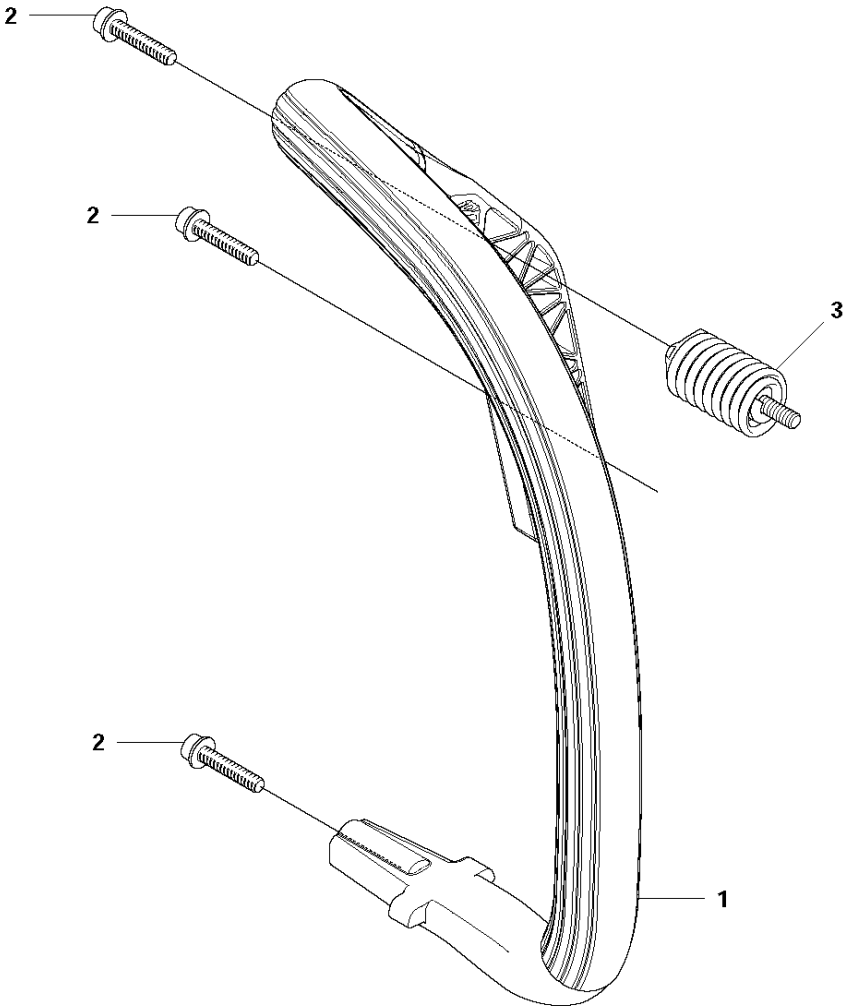

M 140, 140e
HANDLE

HANDLE

140 from 2012-01 -

Ref	Part No	Description	Remark	QTY KIT
1	544 28 40-01	FRONT HANDLE		1
2	503 21 88-76	SCREW IHSCFT		3
3	503 89 83-01	ANTIVIBRATION ELEMENT		1