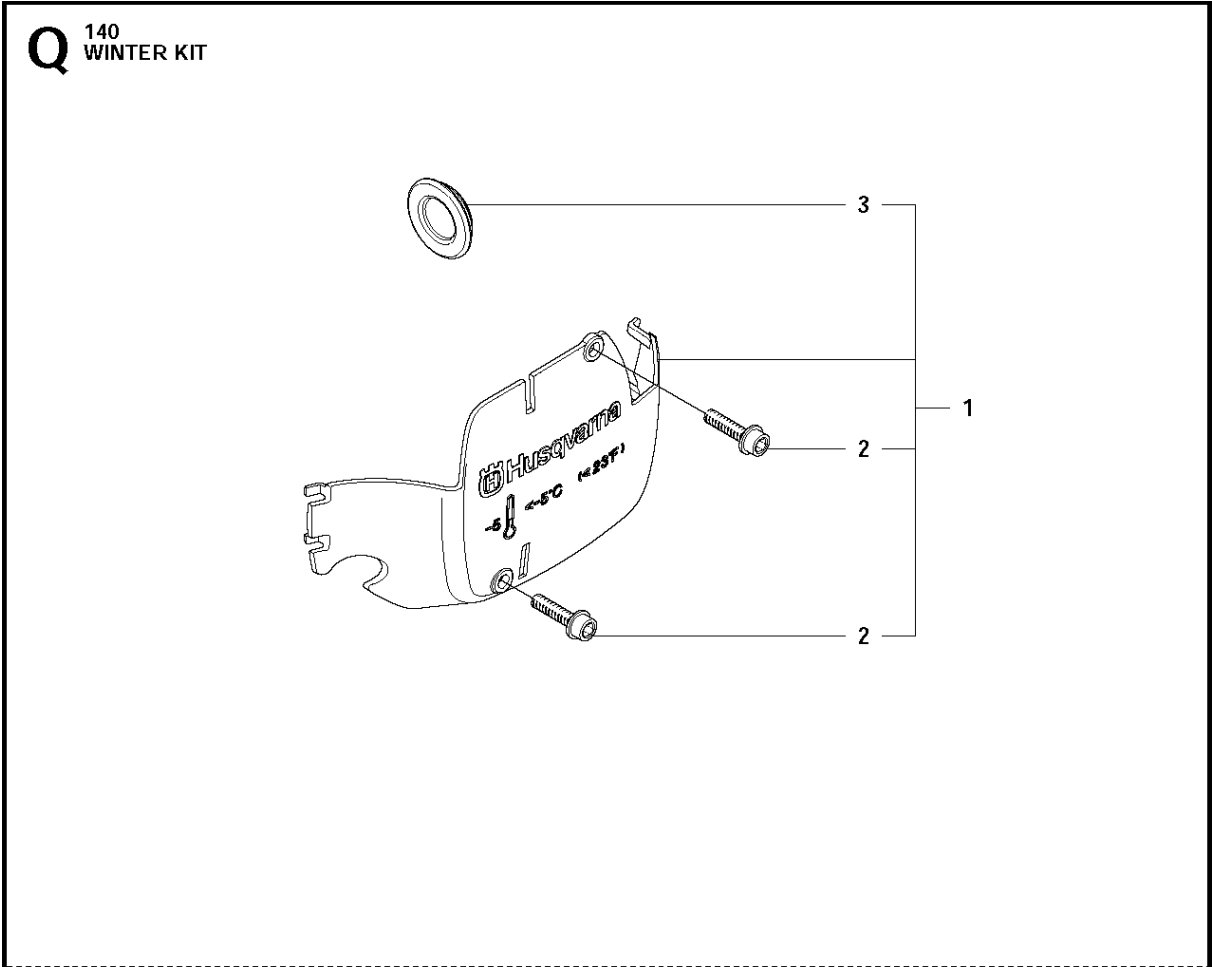

Ref	Part No	Description	Remark	QTY KIT	
1	505 45 04-01	WINTER KIT		1	
2	503 21 70-16	SCREW CCRPANT		2	1
3	503 40 59-01	WINTER PLUG		1	1