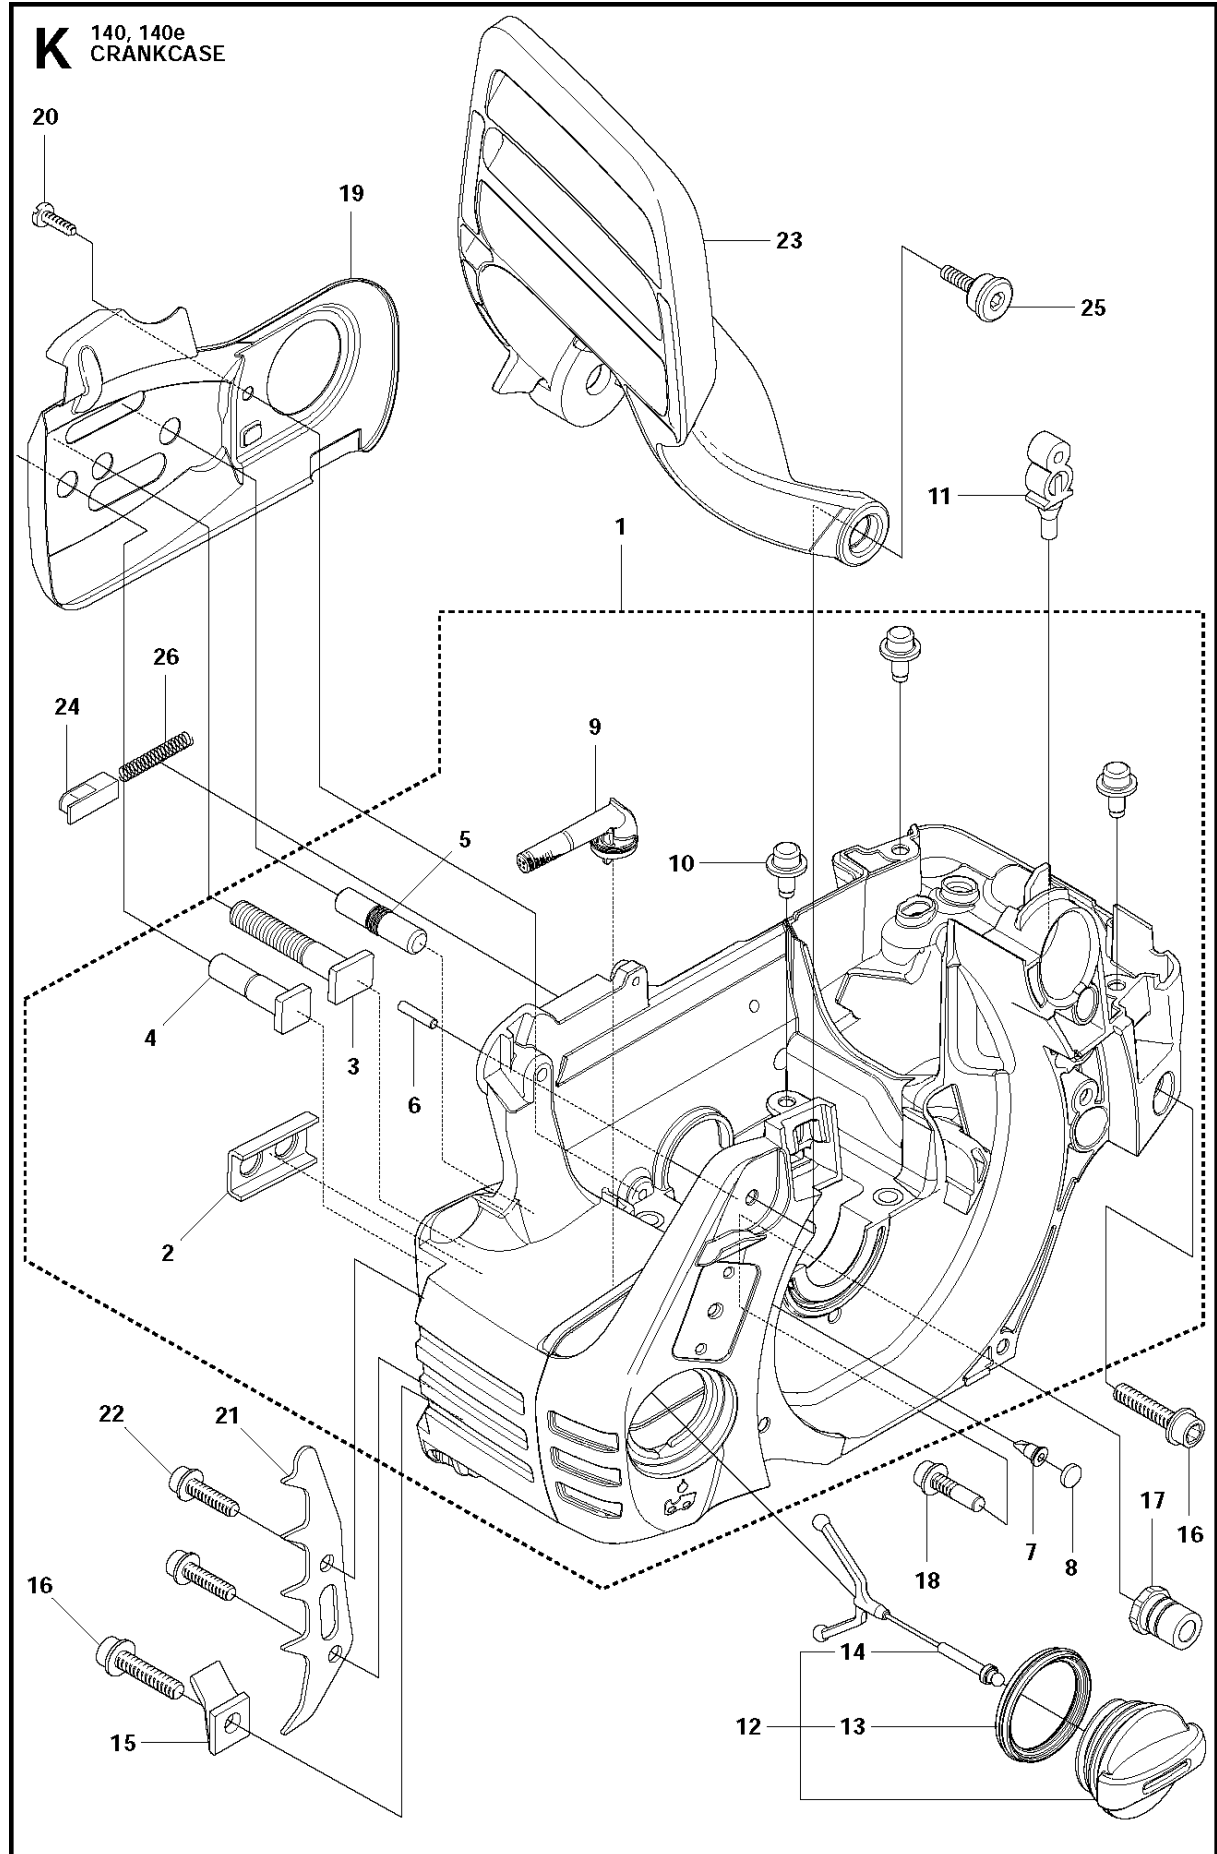

CRANKCASE

140 from 2012-01 -

Ref	Part No	Description	Remark	QTY	KIT
1	544 93 25-03	CRANKCASE ASSY		1	
2	503 87 58-02	STIFFENING PLATE		1	1
3	503 87 54-02	BAR BOLT		1	1
4	537 33 46-01	BAR BOLT		1	1
5	544 03 64-01	BAR BOLT		1	1
6	503 24 09-05	NEEDLE ROLLER		1	1
7	530 02 61-19	CHECK VALVE		1	1
8	537 40 35-01	FILTER		1	1
9	544 08 33-01	OIL SCREEN		1	1
10	544 33 16-01	GUIDE PIN		3	1
11	503 86 93-01	CARBURETTOR MOUNTING		1	
12	544 11 12-01	TANK CAP ASSY		1	
13	537 21 50-01	SEALING		1	12
14	503 57 89-01	HOLDER		1	12
15	503 88 63-01	CHAIN CATCHER PIN		1	
16	503 21 88-76	SCREW IHSCFT		2	
17	501 00 76-01	LATERAL SUPPORT		1	
18	503 21 51-03	SCREW IHSCFT		1	
19	544 28 46-01	CHAIN GUIDE PLATE		1	
20	503 21 70-10	SCREW CCRPANT		1	
21	544 28 65-01	INDRE BARKSTØD		1	
22	503 21 75-20	SCREW IHSCFT		2	
23	544 25 15-01	HAND GUARD		1	
24	503 89 24-01	LOCK		1	
25	503 89 30-01	SCREW		2	
26	503 43 65-01	POSITION SPRING		1