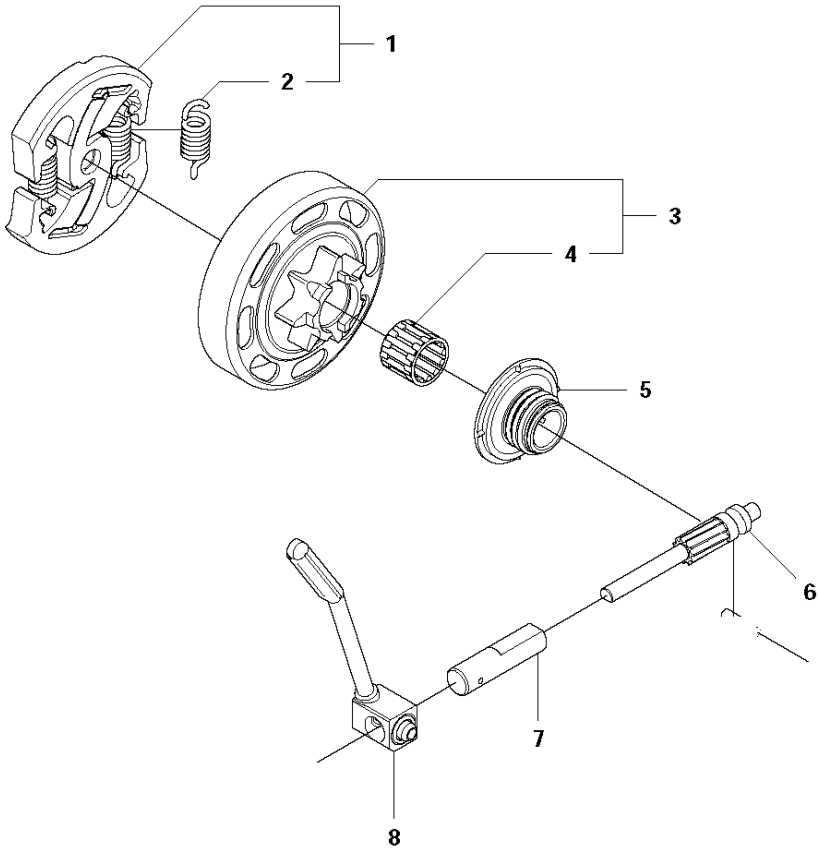

## CHAIN BRAKE &amp; CLUTCH COVER

140 from 2012-01 -

Ref	Part No	Description	Remark	QTY KIT	
1	501 38 82-01	CLUTCH COVER ASSY			
2	735 31 08-20	E-CLIP		1	1
3	537 28 66-01	PAWL		1	1
4	540 06 33-01	CHAIN GUIDE		1	1
5	537 01 74-01	BEARING SLEEVE		1	1
6	503 89 08-02	KNEE JOINT ASSY		1	1
7	505 89 26-01	BRAKE SPRING		1	1
8	503 85 52-01	GUIDE BUSHING		1	1
9	544 24 85-01	COVER LID		1	1
10	503 21 70-10	SCREW CCRPANT		7	1
11	544 25 31-01	WEAR PROTECTION		1	1
12	544 30 60-01	BRAKE BAND ASSY		1	1
13	503 89 29-01	PIN KNEE-JOINT		1	1
14	537 39 70-01	WORM SCREW		1	1
15	537 07 94-02	WORM WHEEL		1	1
16	740 48 07-02	O-RING		1	1
17	503 23 00-63	WASHER		1	1
18	544 37 68-01	LABEL		1	1
19	503 22 00-01	HEXAGON NUT FLANGE		1	

## CLUTCH &amp; OIL PUMP

140 from 2012-01 -

Ref	Part No	Description	Remark	QTY	KIT
1	575 56 80-01	CLUTCH ASSY		1	
2	574 71 88-01	CLUTCH SPRING		2	1
3	578 25 71-01	CLUTCH DRUM		1	
4	503 53 92-01	NEEDLE BEARING		1	3
5	544 21 24-02	WORM GEAR		1	
6	540 05 79-01	PUMP PISTON		1	
7	537 15 48-01	PUMP CYLINDER		1	
8	544 08 42-01	OIL HOSE		1	