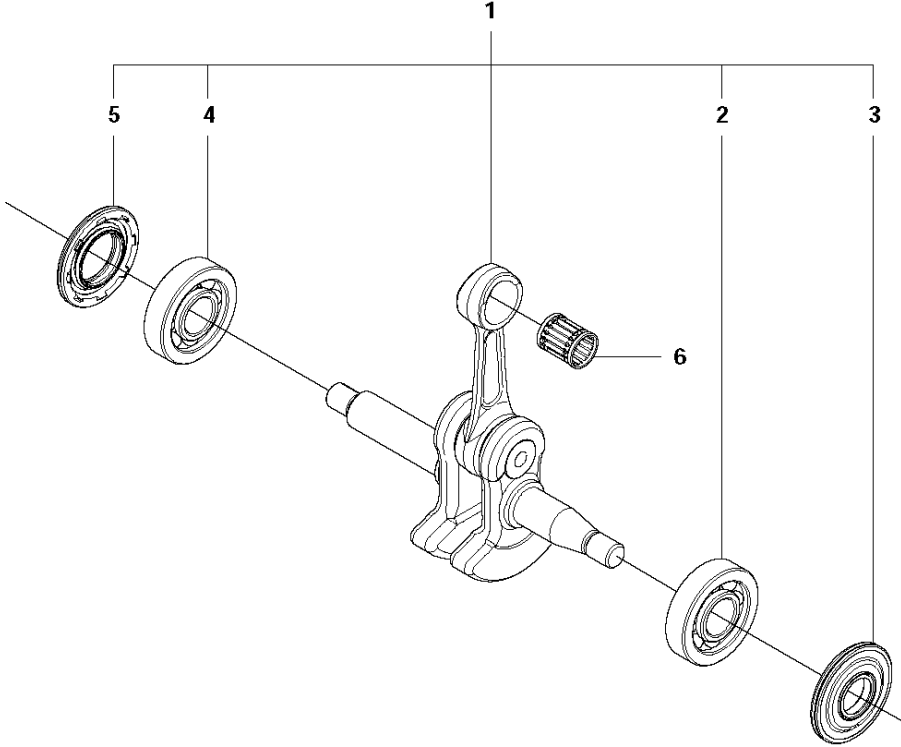

J 140, 140e
CRANKSHAFT

CRANKSHAFT

140 from 2012-01 -

Ref	Part No	Description	Remark	QTY	KIT
1	525 60 46-01	CRANKSHAFT ASSY		1	
2	544 24 87-02	BALL BEARING		1	1
3	544 25 12-01	SEALING		1	1
4	544 24 88-02	BALL BEARING		1	1
5	544 25 13-01	SEALING		1	1
6	503 41 41-01	NEEDLE BEARING		1