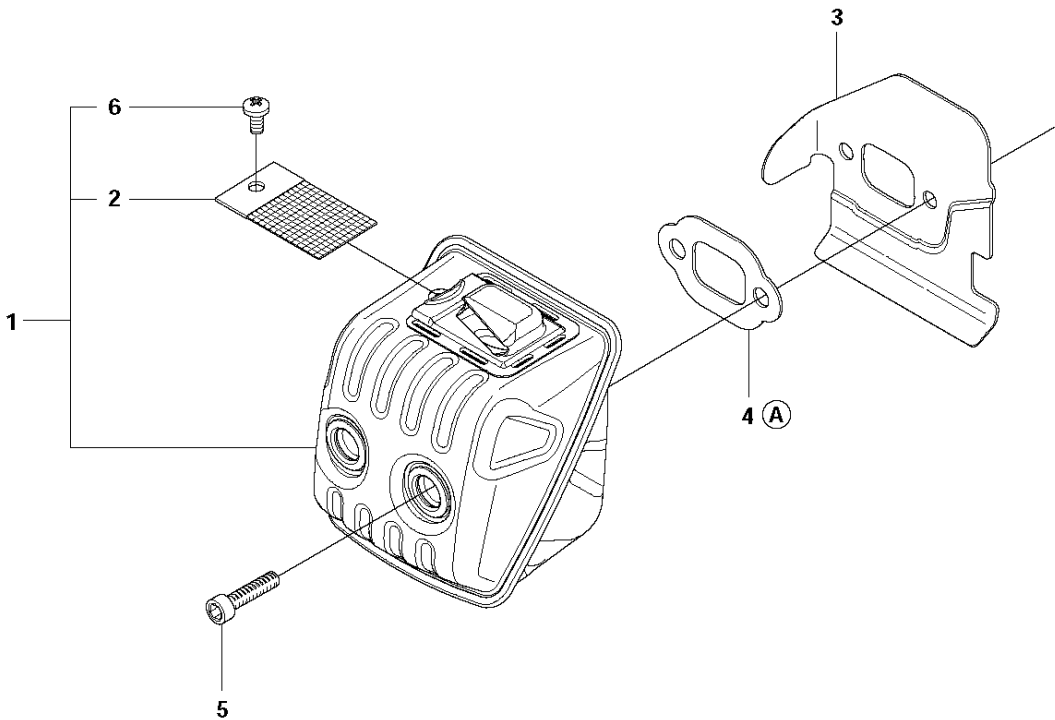

F 140, 140e
MUFFLER

7
Ⓐ 504 79 40-01
Set of gaskets

MUFFLER

140 from 2012-01 -

Ref	Part No	Description	Remark	QTY	KIT
1	544 14 77-02	MUFFLER ASSY		1	
2	579 75 33-01	SCREEN		1	1
3	501 32 31-01	HEAT DEFLECTOR		1	
4	579 75 31-01	GASKET		1	7
5	725 53 68-55	SCREW IHSCM		2	
6	724 12 87-59	SCREW CRPANM		1	1
7	504 79 40-01	GASKET		1