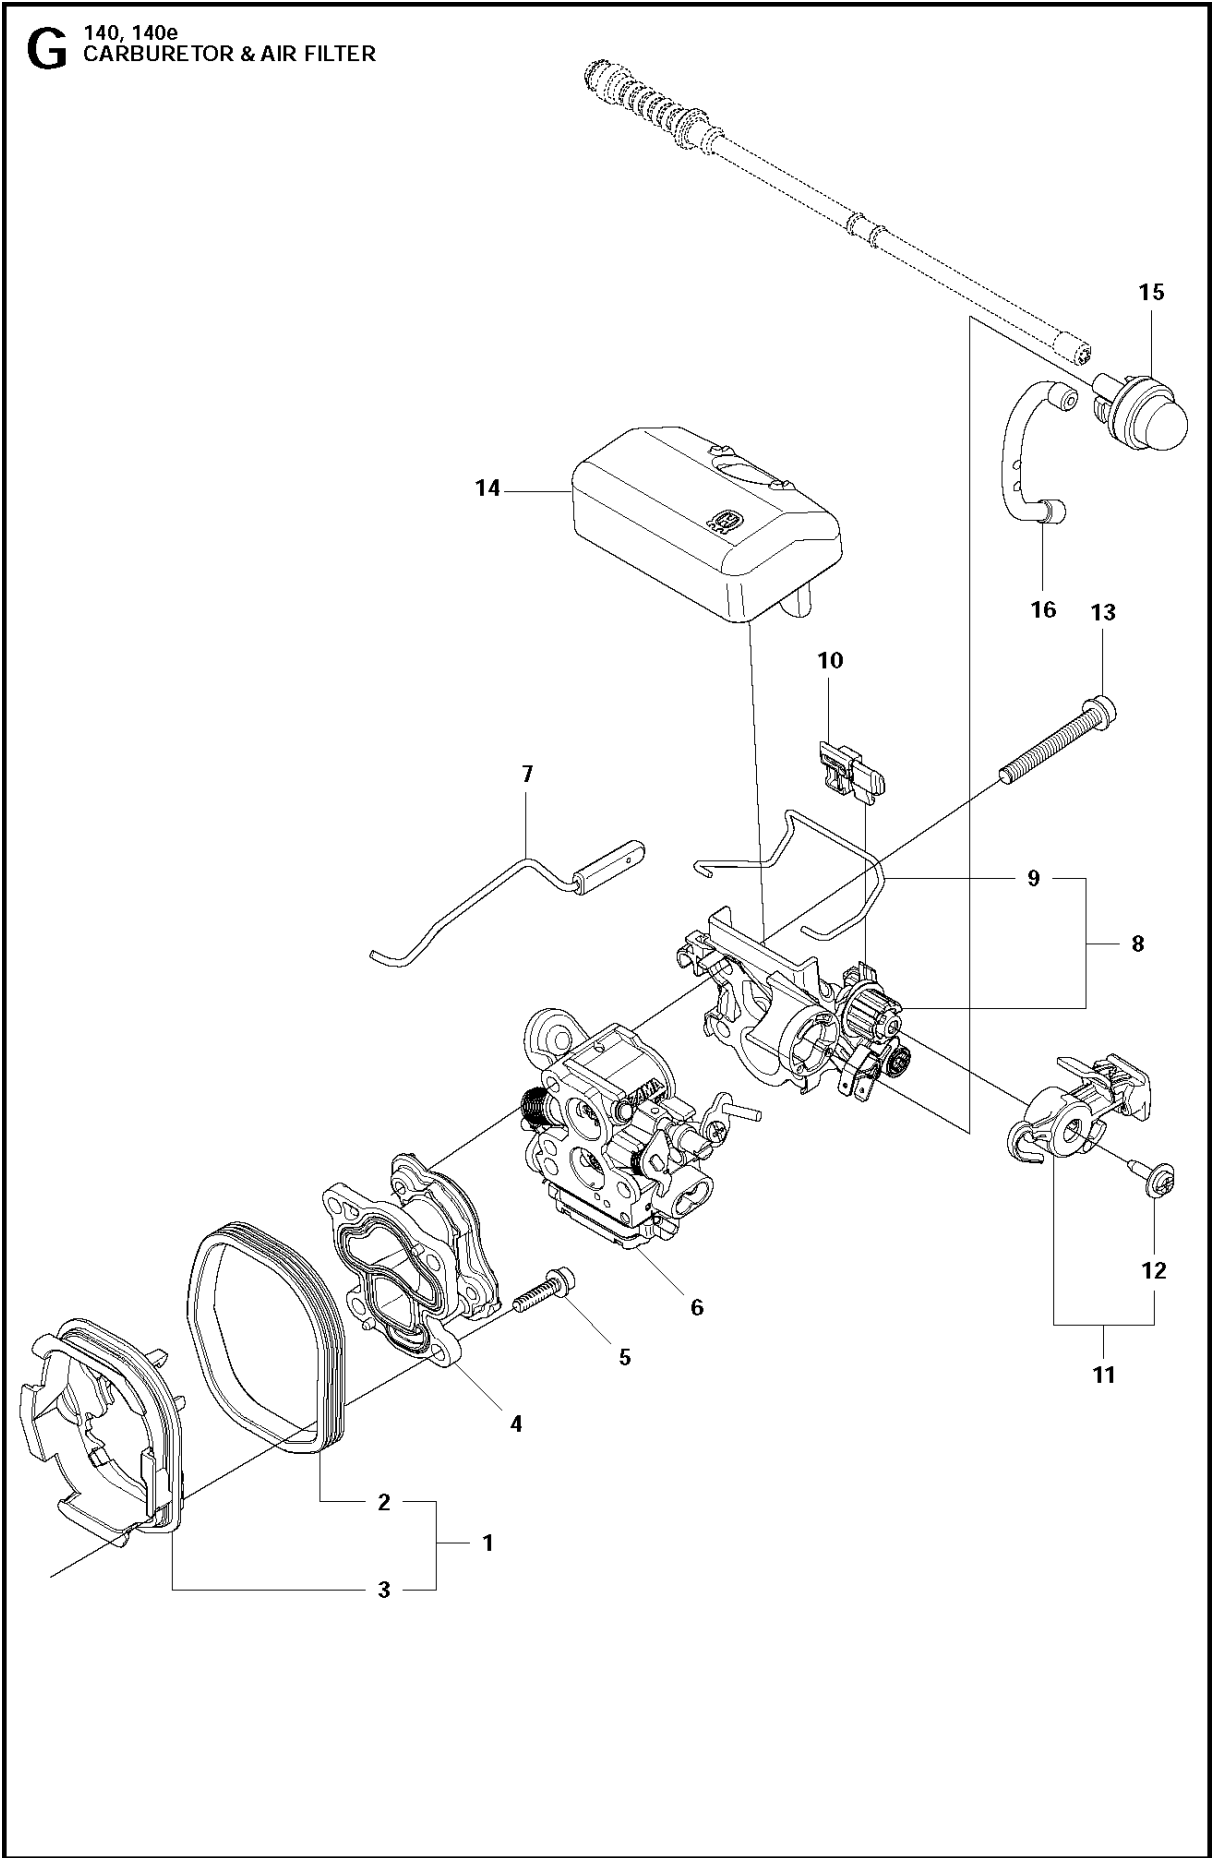

SPARE PARTS LIST

CHAIN SAWS

140 from 2012-01 -

P 140, 140e
ACCESSORIES

ACCESSORIES

140 from 2012-01 -

Ref	Part No	Description	Remark	QTY KIT
1	503 55 85-04	TOOL		1

CARBURETOR

140 from 2012-01 -

Ref	Part No	Description	Remark	QTY	KIT
1	506 45 05-01	CARBURETTOR		1	
2	503 48 11-01	PIECE		1	1
3	504 02 40-01	NOZZLE ASSY		1	1
4	503 53 56-01	PLUG WELCH		1	1
5	503 47 97-01	VALVE		1	1
6	537 02 03-01	SPRING		1	1
7	503 66 59-01	LEVER		1	1
8	503 48 00-01	PIN RETAINING SCREW		1	1
9	504 02 41-01	SCREW		1	1
10	505 53 52-01	HUB CAP		1	1
11	504 02 61-01	SHAFT ASSY		1	1
12	505 11 07-01	COLLAR		1	1
13	504 02 85-01	SPRING		1	1
14	504 02 75-01	VALVE		1	1
15	503 48 18-01	SCREW		2	1
16	504 02 67-01	CIRCLIP		2	1
17	504 02 62-01	SHAFT ASSY		1	1
18	540 05 37-01	LEVER		1	1
19	504 02 83-01	SPRING		1	1
20	504 02 63-01	LEVER		1	1
21	503 47 90-01	SCREW		2	1
22	504 02 74-01	VALVE		1	1
23	503 48 18-01	SCREW		2	1
24	504 02 60-01	SHAFT ASSY		1	1
25	504 02 84-01	SPRING		1	1
26	544 98 31-01	LEVER		1	1
27	503 47 90-01	SCREW		2	1
28	504 02 76-01	VALVE		1	1
29	503 47 92-01	SCREW		1	1
30	504 02 73-01	SCREW		1	1
31	504 90 92-01	SCREW		1	1
32	504 02 81-01	SCREW		1	1
33	504 02 43-01	GASKET		1	1, 42
34	504 02 45-01	DIAPHRAGM		1	1, 42
35	504 02 46-01	BODY		1	1
36	504 02 82-01	SCREW		1	1
37	504 02 50-01	STRAINER		1	1
38	504 02 56-01	DIAPHRAGM		1	1, 42
39	504 02 57-01	GASKET		1	1, 42
40	504 02 59-01	COVER		1	1
41	504 02 78-01	SCREW		4	1
42	504 02 86-01	GASKET KIT		1	

B 140, 140e
CLUTCH & OIL PUMP

CLUTCH & OIL PUMP

140 from 2012-01 -

Ref	Part No	Description	Remark	QTY	KIT
1	575 56 80-01	CLUTCH ASSY		1	
2	574 71 88-01	CLUTCH SPRING		2	1
3	578 25 71-01	CLUTCH DRUM		1	
4	503 53 92-01	NEEDLE BEARING		1	3
5	544 21 24-02	WORM GEAR		1	
6	540 05 79-01	PUMP PISTON		1	
7	537 15 48-01	PUMP CYLINDER		1	
8	544 08 42-01	OIL HOSE		1	