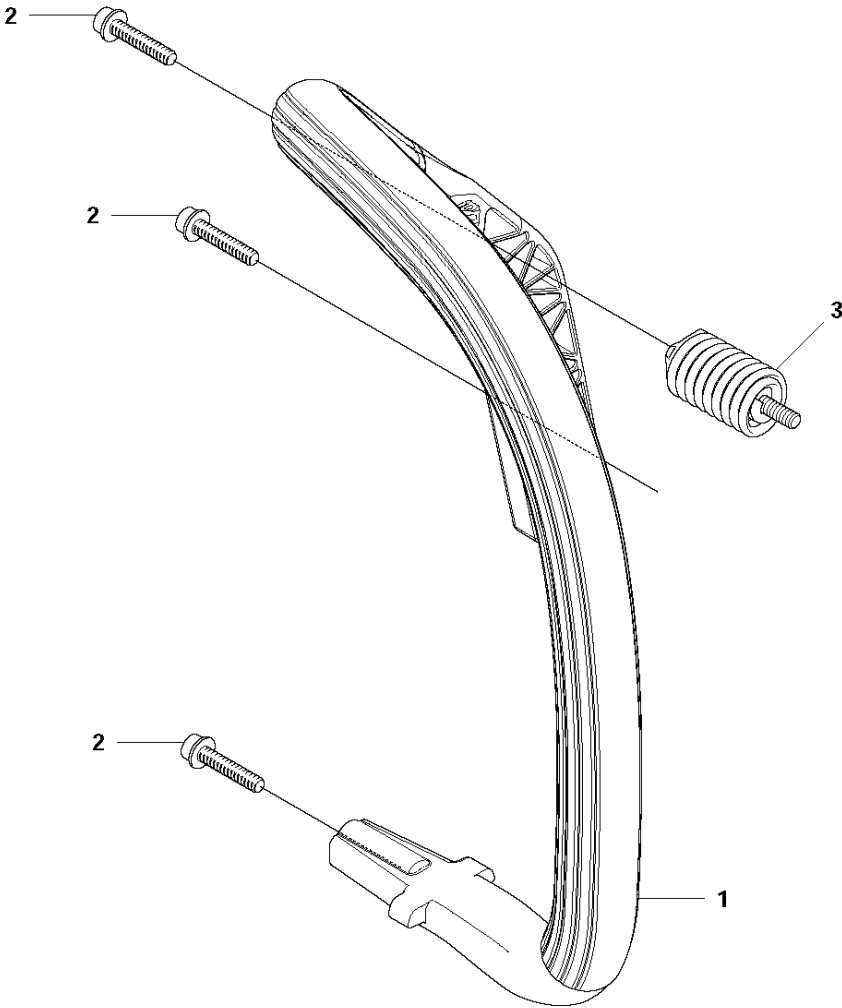

M 140, 140e
HANDLE

HANDLE

140 from 2012-01 -

Ref	Part No	Description	Remark	QTY KIT
1	544 28 40-01	FRONT HANDLE		1
2	503 21 88-76	SCREW IHSCFT		3
3	503 89 83-01	ANTIVIBRATION ELEMENT		1