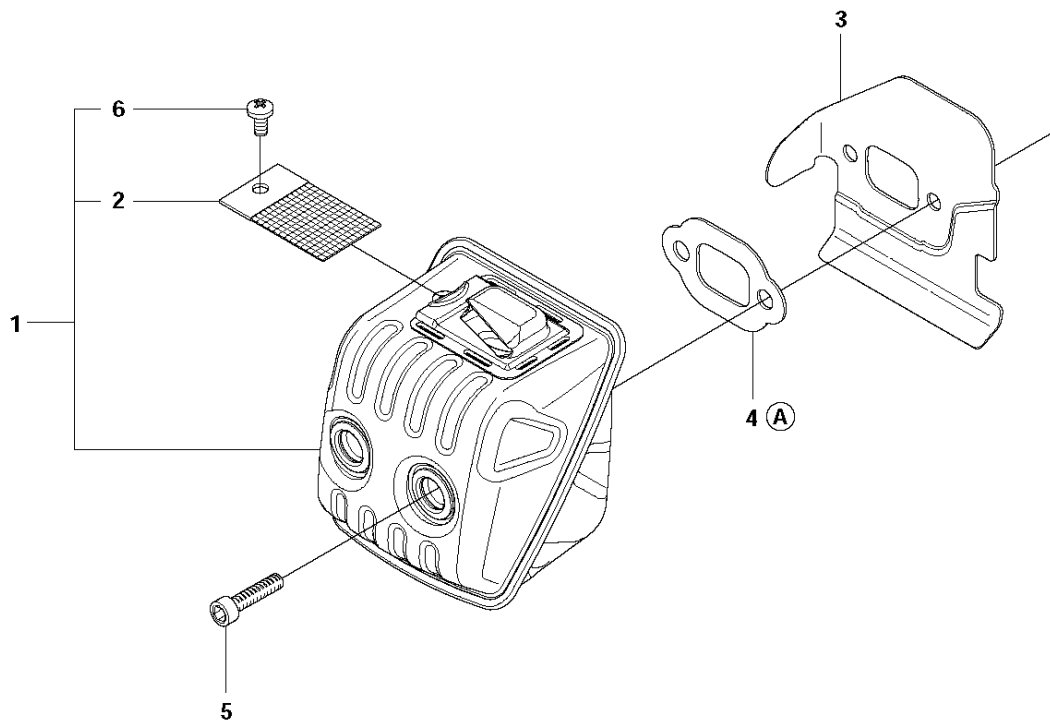

F 140, 140e
MUFFLER

7
Ⓐ 504 79 40-01
Set of gaskets

MUFFLER

140 from 2012-01 -

Ref	Part No	Description	Remark	QTY	KIT
1	544 14 77-02	MUFFLER ASSY		1	
2	579 75 33-01	SCREEN		1	1
3	501 32 31-01	HEAT DEFLECTOR		1	
4	579 75 31-01	GASKET		1	7
5	725 53 68-55	SCREW IHSCM		2	
6	724 12 87-59	SCREW CRPANM		1	1
7	504 79 40-01	GASKET		1