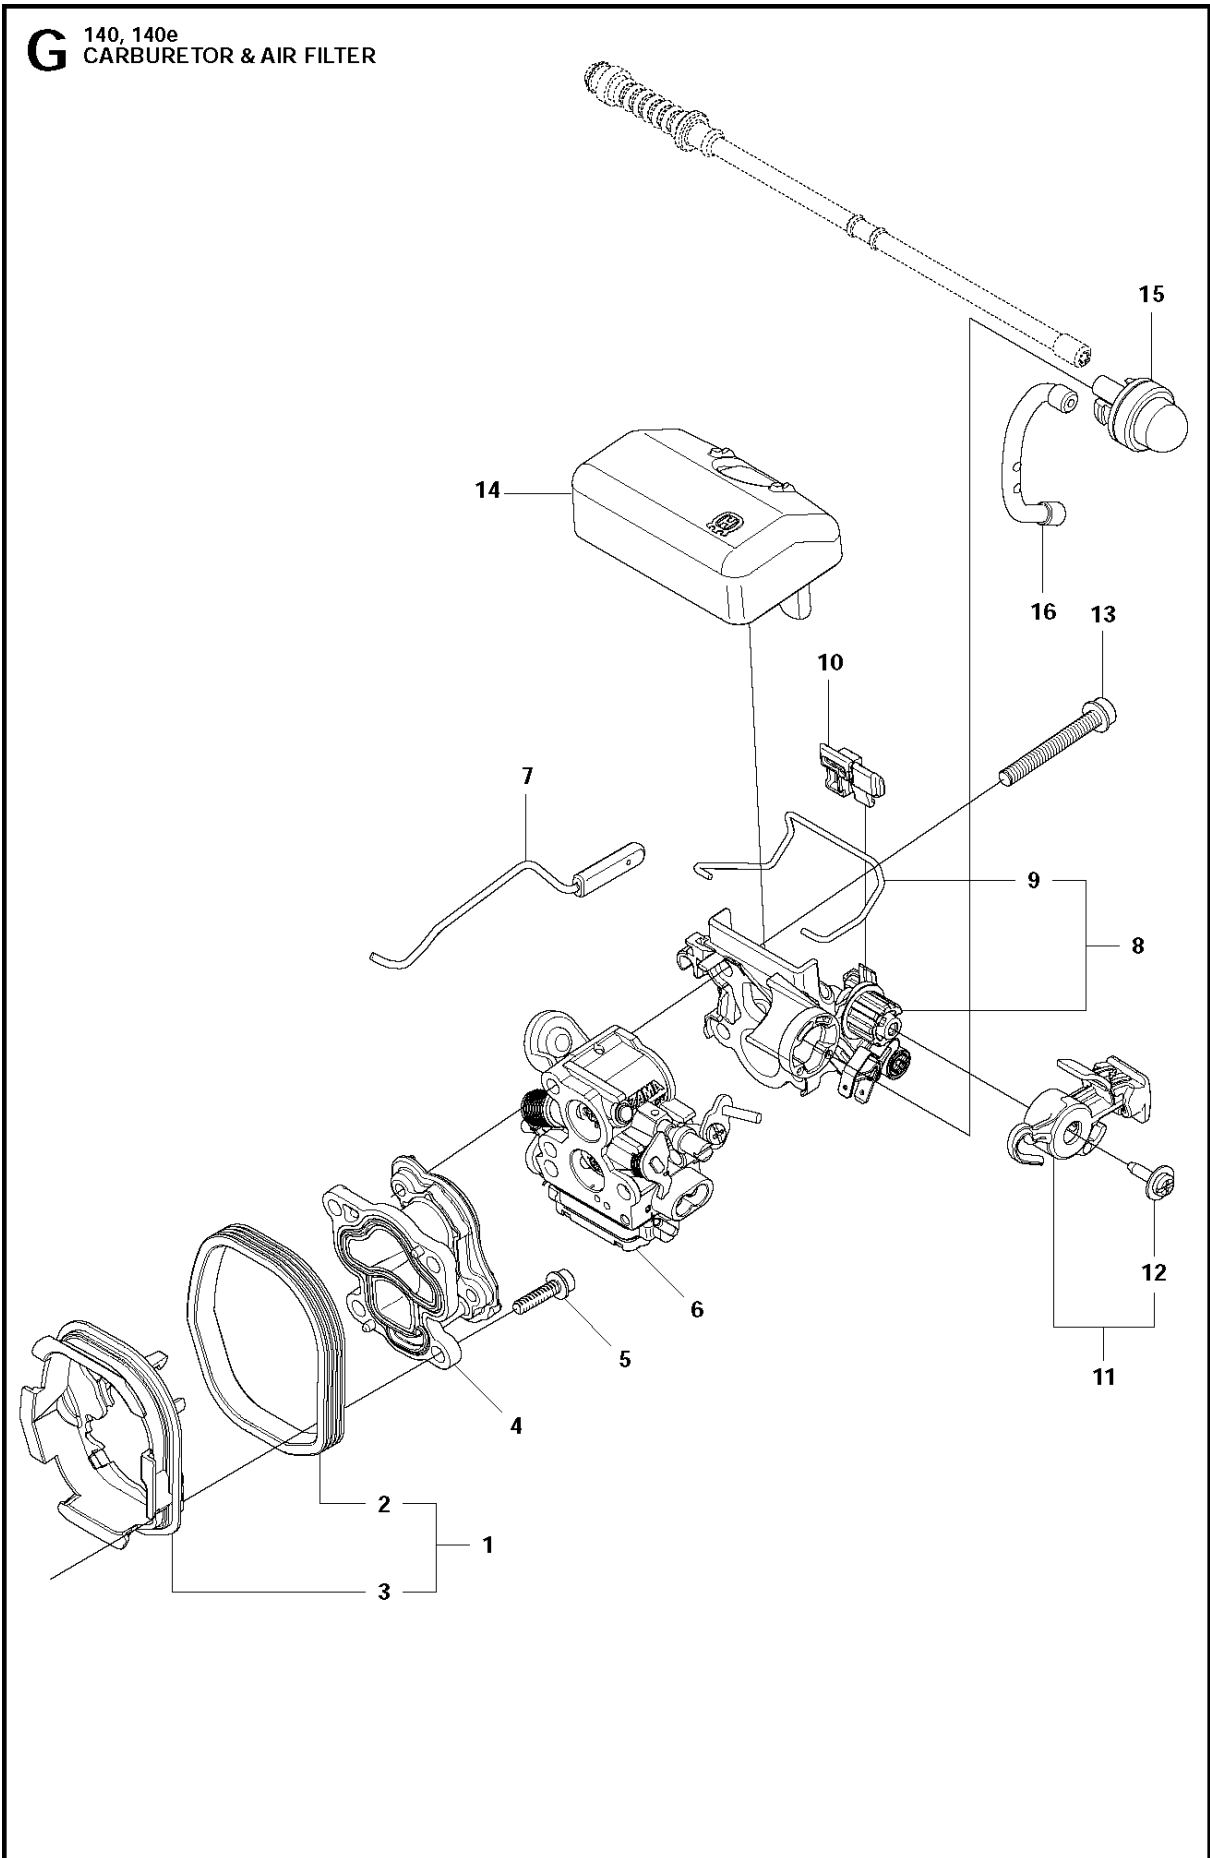

# SPARE PARTS LIST

CHAIN SAWS

140 from 2012-01 -

**P** 140, 140e  
ACCESSORIES

ACCESSORIES

140 from 2012-01 -

Ref	Part No	Description	Remark	QTY KIT
1	503 55 85-04	TOOL		1

## CARBURETOR

140 from 2012-01 -

Ref	Part No	Description	Remark	QTY	KIT
1	506 45 05-01	CARBURETTOR		1	
2	503 48 11-01	PIECE		1	1
3	504 02 40-01	NOZZLE ASSY		1	1
4	503 53 56-01	PLUG WELCH		1	1
5	503 47 97-01	VALVE		1	1
6	537 02 03-01	SPRING		1	1
7	503 66 59-01	LEVER		1	1
8	503 48 00-01	PIN RETAINING SCREW		1	1
9	504 02 41-01	SCREW		1	1
10	505 53 52-01	HUB CAP		1	1
11	504 02 61-01	SHAFT ASSY		1	1
12	505 11 07-01	COLLAR		1	1
13	504 02 85-01	SPRING		1	1
14	504 02 75-01	VALVE		1	1
15	503 48 18-01	SCREW		2	1
16	504 02 67-01	CIRCLIP		2	1
17	504 02 62-01	SHAFT ASSY		1	1
18	540 05 37-01	LEVER		1	1
19	504 02 83-01	SPRING		1	1
20	504 02 63-01	LEVER		1	1
21	503 47 90-01	SCREW		2	1
22	504 02 74-01	VALVE		1	1
23	503 48 18-01	SCREW		2	1
24	504 02 60-01	SHAFT ASSY		1	1
25	504 02 84-01	SPRING		1	1
26	544 98 31-01	LEVER		1	1
27	503 47 90-01	SCREW		2	1
28	504 02 76-01	VALVE		1	1
29	503 47 92-01	SCREW		1	1
30	504 02 73-01	SCREW		1	1
31	504 90 92-01	SCREW		1	1
32	504 02 81-01	SCREW		1	1
33	504 02 43-01	GASKET		1	1, 42
34	504 02 45-01	DIAPHRAGM		1	1, 42
35	504 02 46-01	BODY		1	1
36	504 02 82-01	SCREW		1	1
37	504 02 50-01	STRAINER		1	1
38	504 02 56-01	DIAPHRAGM		1	1, 42
39	504 02 57-01	GASKET		1	1, 42
40	504 02 59-01	COVER		1	1
41	504 02 78-01	SCREW		4	1
42	504 02 86-01	GASKET KIT		1	

## CLUTCH &amp; OIL PUMP

140 from 2012-01 -

Ref	Part No	Description	Remark	QTY	KIT
1	575 56 80-01	CLUTCH ASSY		1	
2	574 71 88-01	CLUTCH SPRING		2	1
3	578 25 71-01	CLUTCH DRUM		1	
4	503 53 92-01	NEEDLE BEARING		1	3
5	544 21 24-02	WORM GEAR		1	
6	540 05 79-01	PUMP PISTON		1	
7	537 15 48-01	PUMP CYLINDER		1	
8	544 08 42-01	OIL HOSE		1	