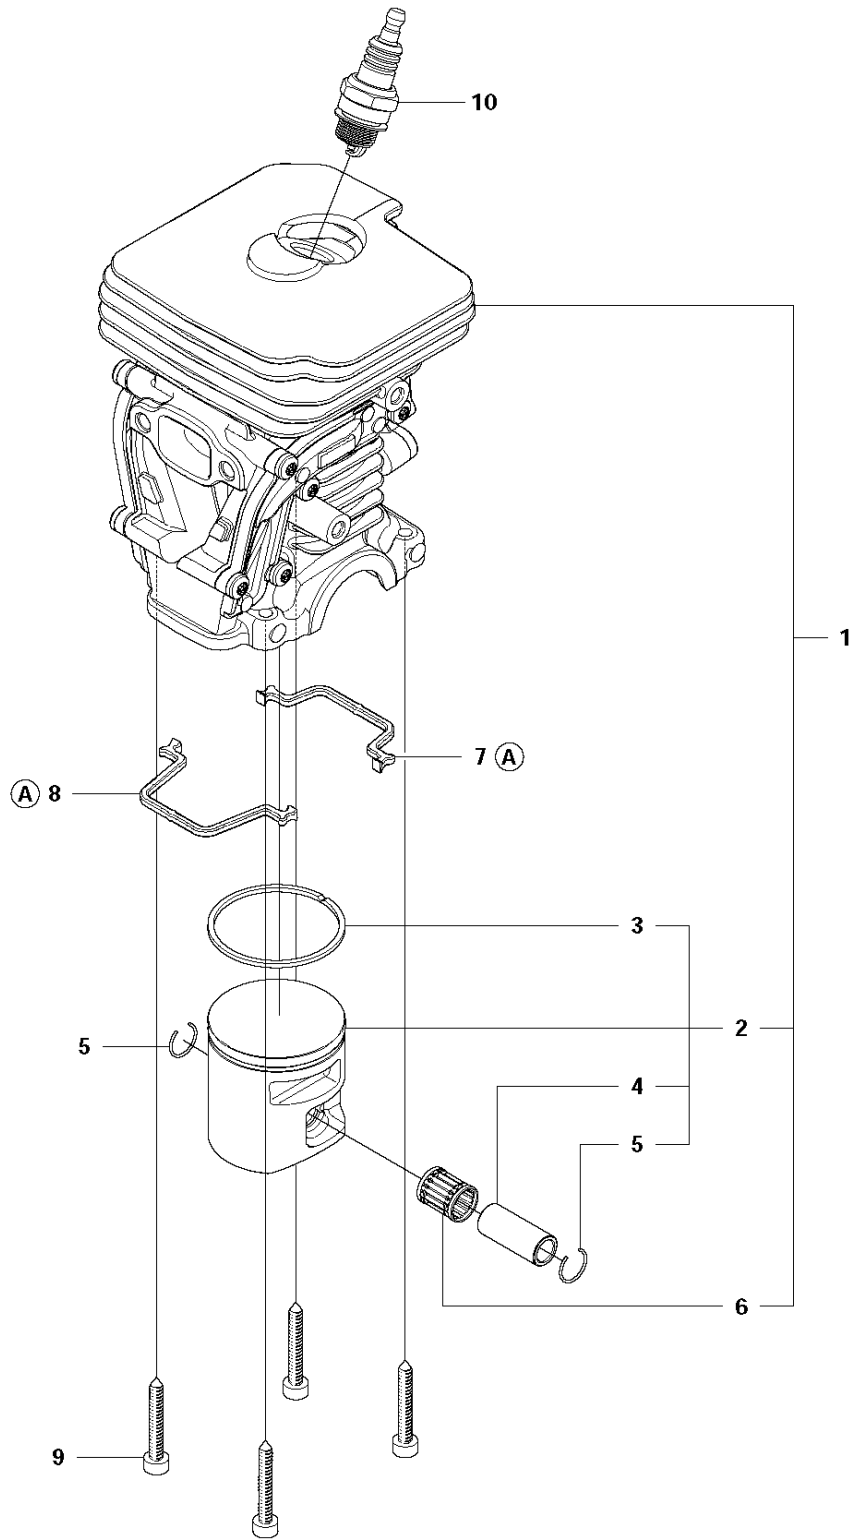

## CLUTCH &amp; OIL PUMP

140 from 2012-01 -

Ref	Part No	Description	Remark	QTY	KIT
1	575 56 80-01	CLUTCH ASSY		1	
2	574 71 88-01	CLUTCH SPRING		2	1
3	578 25 71-01	CLUTCH DRUM		1	
4	503 53 92-01	NEEDLE BEARING		1	3
5	544 21 24-02	WORM GEAR		1	
6	540 05 79-01	PUMP PISTON		1	
7	537 15 48-01	PUMP CYLINDER		1	
8	544 08 42-01	OIL HOSE		1	

## CRANKSHAFT

140 from 2012-01 -

Ref	Part No	Description	Remark	QTY	KIT
1	525 60 46-01	CRANKSHAFT ASSY		1	
2	544 24 87-02	BALL BEARING		1	1
3	544 25 12-01	SEALING		1	1
4	544 24 88-02	BALL BEARING		1	1
5	544 25 13-01	SEALING		1	1
6	503 41 41-01	NEEDLE BEARING		1	

**C** 140, 140e  
CYLINDER COVER

CYLINDER COVER

140 from 2012-01 -

Ref	Part No	Description	Remark	QTY	KIT
1	504 79 02-01	CYLINDER COVER ASSY		1	
2	522 73 60-01	LABEL		1	1
3	503 89 47-01	SNAP		3	

**H** 140, 140e  
CYLINDER PISTON

## CYLINDER PISTON

140 from 2012-01 -

Ref	Part No	Description	Remark	QTY	KIT
1	504 73 51-03	CYLINDER		1	
2	502 62 50-02	PISTON ASSY		1	1
3	544 40 59-01	PISTON RING		1	2
4	544 40 60-01	PISTON PIN		1	2
5	737 44 10-00	SNAP RING		2	2
6	503 41 41-01	NEEDLE BEARING		1	1
7	544 39 60-01	GASKET		1	11
8	544 39 59-01	GASKET		1	11
9	725 53 33-55	SCREW IHSCM		4	
10	503 23 51-11	SPARK PLUG		1	
11	504 79 40-01	GASKET		1	