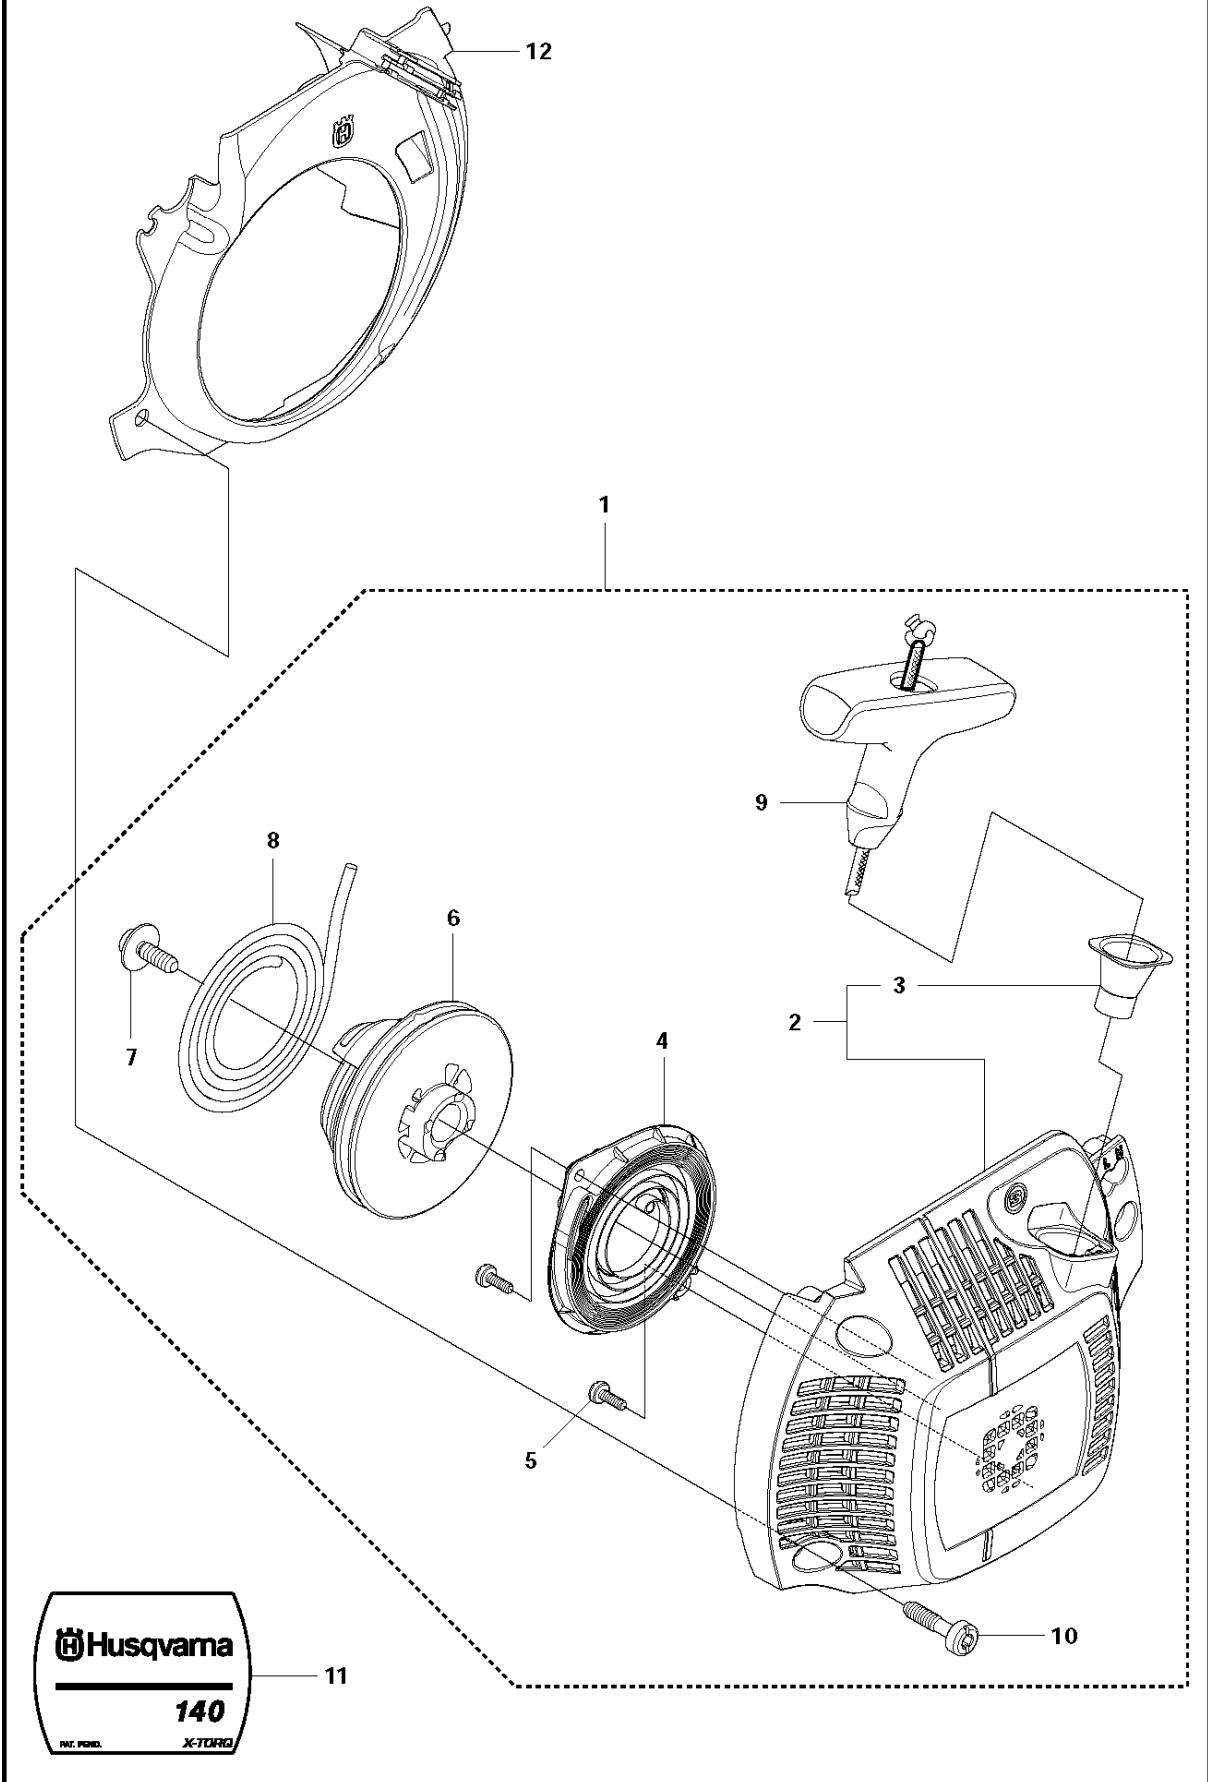

D2 140
STARTER

STARTER

140 from 2012-01 -

Ref	Part No	Description	Remark	QTY	KIT
1	504 59 70-02	STARTER ASSY		1	
2	504 59 69-01	STARTER		1	1
3	537 28 32-01	REINFORCEMENT SLEEVE		1	1, 2
4	540 05 75-02	SPRING CASSETTE ASSY		1	1
5	503 21 28-10	SCREW CCRPANT		2	1
6	504 59 71-01	STARTER PULLEY		1	1
7	503 21 77-16	SCREW IHSCT		1	1
8	505 30 51-25	STARTER CORD		1	1
9	537 23 25-01	STARTER HANDLE		1	1
10	503 21 73-21	SCREW CIHSCTO		4	1
11	504 54 68-04	LABEL		1	
12	544 19 71-01	COOLING AIR CONDUCTOR		1