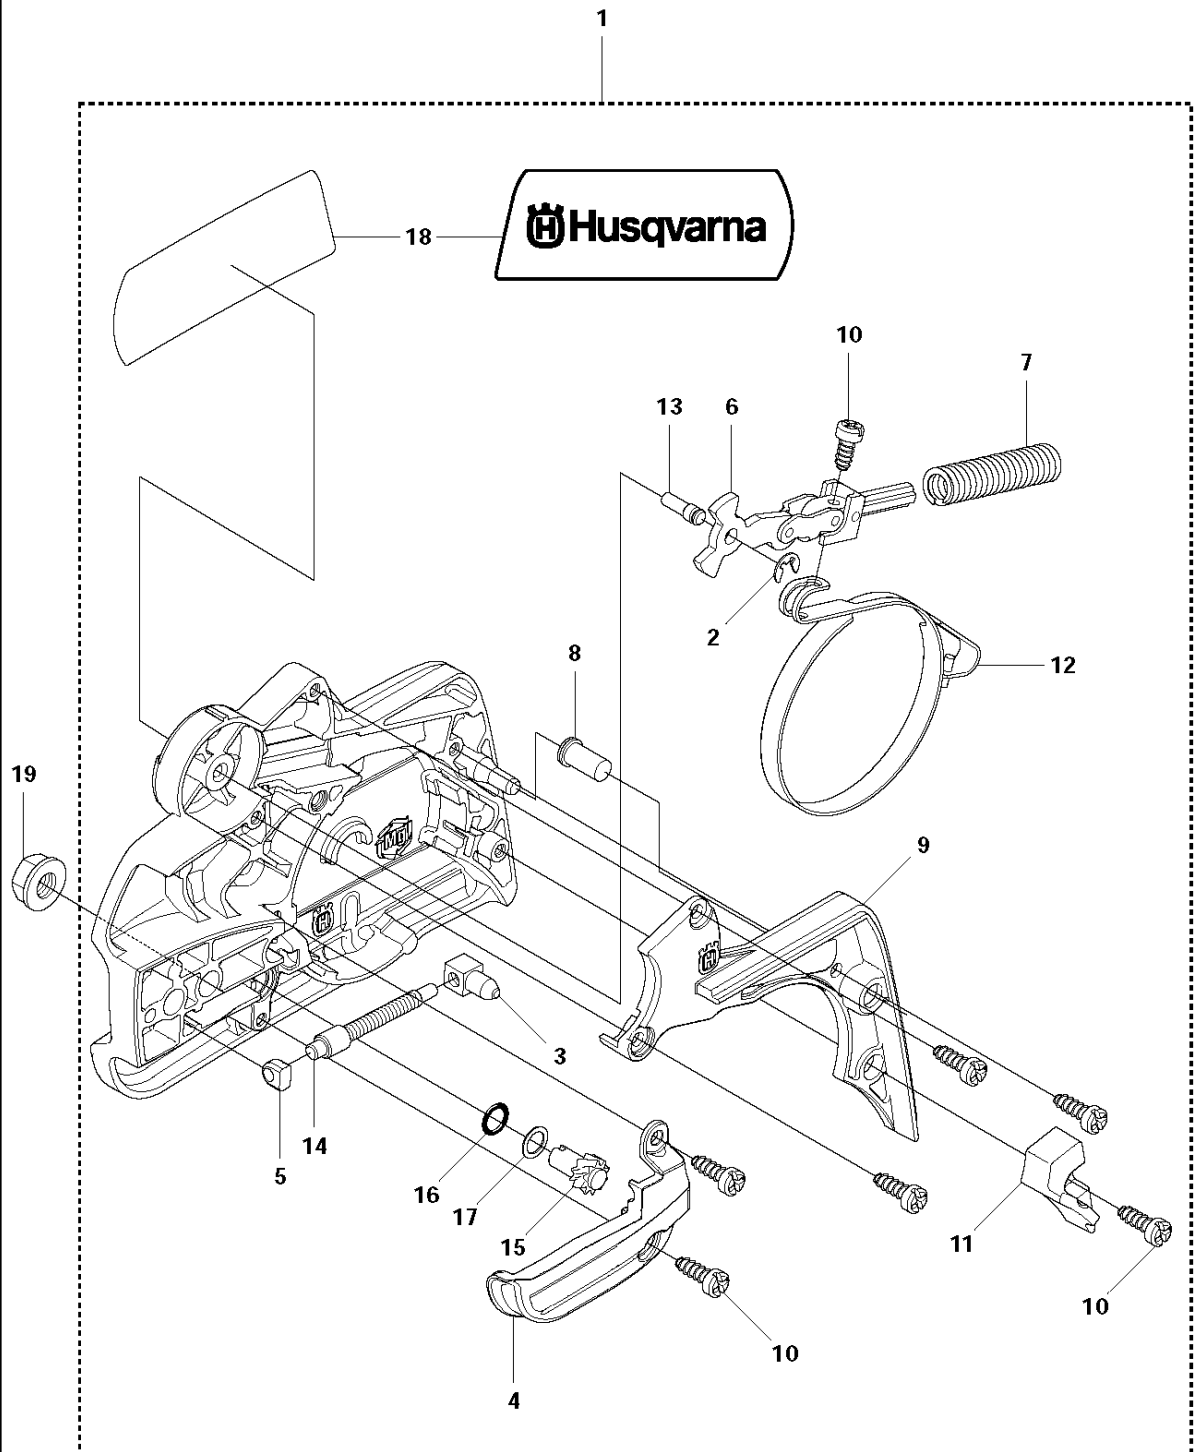

A2 140
CHAIN BRAKE & CLUTCH COVER

CHAIN BRAKE & CLUTCH COVER

140 from 2012-01 -

Ref	Part No	Description	Remark	QTY KIT	
1	501 38 82-01	CLUTCH COVER ASSY			
2	735 31 08-20	E-CLIP		1	1
3	537 28 66-01	PAWL		1	1
4	540 06 33-01	CHAIN GUIDE		1	1
5	537 01 74-01	BEARING SLEEVE		1	1
6	503 89 08-02	KNEE JOINT ASSY		1	1
7	505 89 26-01	BRAKE SPRING		1	1
8	503 85 52-01	GUIDE BUSHING		1	1
9	544 24 85-01	COVER LID		1	1
10	503 21 70-10	SCREW CCRPANT		7	1
11	544 25 31-01	WEAR PROTECTION		1	1
12	544 30 60-01	BRAKE BAND ASSY		1	1
13	503 89 29-01	PIN KNEE-JOINT		1	1
14	537 39 70-01	WORM SCREW		1	1
15	537 07 94-02	WORM WHEEL		1	1
16	740 48 07-02	O-RING		1	1
17	503 23 00-63	WASHER		1	1
18	544 37 68-01	LABEL		1	1
19	503 22 00-01	HEXAGON NUT FLANGE		1