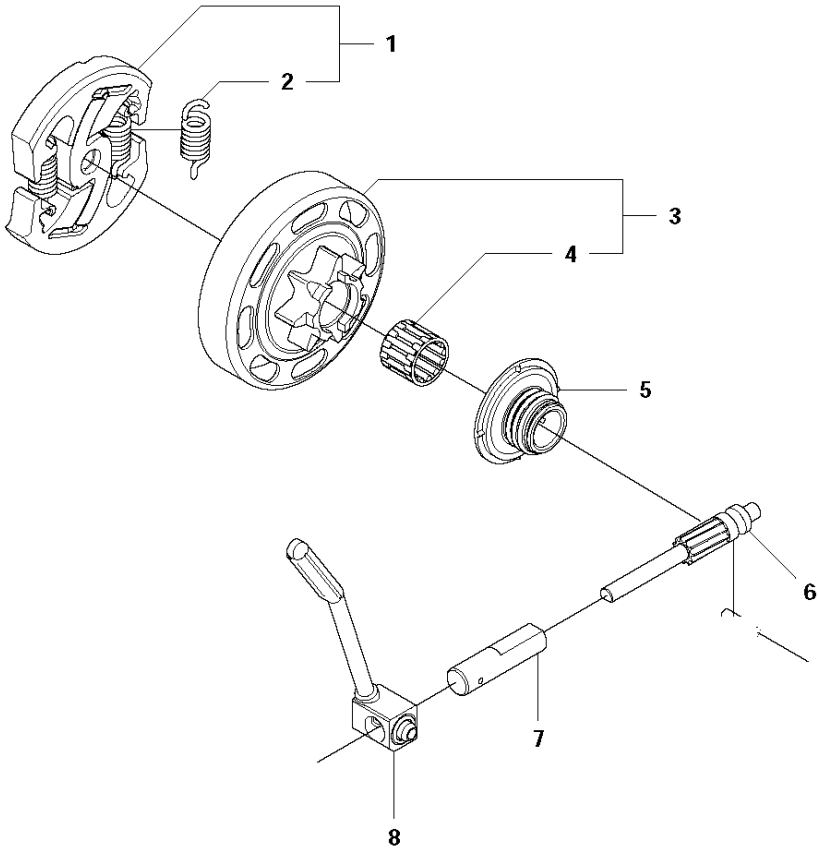

A2 140
CHAIN BRAKE & CLUTCH COVER

CHAIN BRAKE & CLUTCH COVER

140 from 2012-01 -

Ref	Part No	Description	Remark	QTY KIT	
1	501 38 82-01	CLUTCH COVER ASSY			
2	735 31 08-20	E-CLIP		1	1
3	537 28 66-01	PAWL		1	1
4	540 06 33-01	CHAIN GUIDE		1	1
5	537 01 74-01	BEARING SLEEVE		1	1
6	503 89 08-02	KNEE JOINT ASSY		1	1
7	505 89 26-01	BRAKE SPRING		1	1
8	503 85 52-01	GUIDE BUSHING		1	1
9	544 24 85-01	COVER LID		1	1
10	503 21 70-10	SCREW CCRPANT		7	1
11	544 25 31-01	WEAR PROTECTION		1	1
12	544 30 60-01	BRAKE BAND ASSY		1	1
13	503 89 29-01	PIN KNEE-JOINT		1	1
14	537 39 70-01	WORM SCREW		1	1
15	537 07 94-02	WORM WHEEL		1	1
16	740 48 07-02	O-RING		1	1
17	503 23 00-63	WASHER		1	1
18	544 37 68-01	LABEL		1	1
19	503 22 00-01	HEXAGON NUT FLANGE		1	

B 140, 140e
CLUTCH & OIL PUMP

CLUTCH & OIL PUMP

140 from 2012-01 -

Ref	Part No	Description	Remark	QTY	KIT
1	575 56 80-01	CLUTCH ASSY		1	
2	574 71 88-01	CLUTCH SPRING		2	1
3	578 25 71-01	CLUTCH DRUM		1	
4	503 53 92-01	NEEDLE BEARING		1	3
5	544 21 24-02	WORM GEAR		1	
6	540 05 79-01	PUMP PISTON		1	
7	537 15 48-01	PUMP CYLINDER		1	
8	544 08 42-01	OIL HOSE		1	