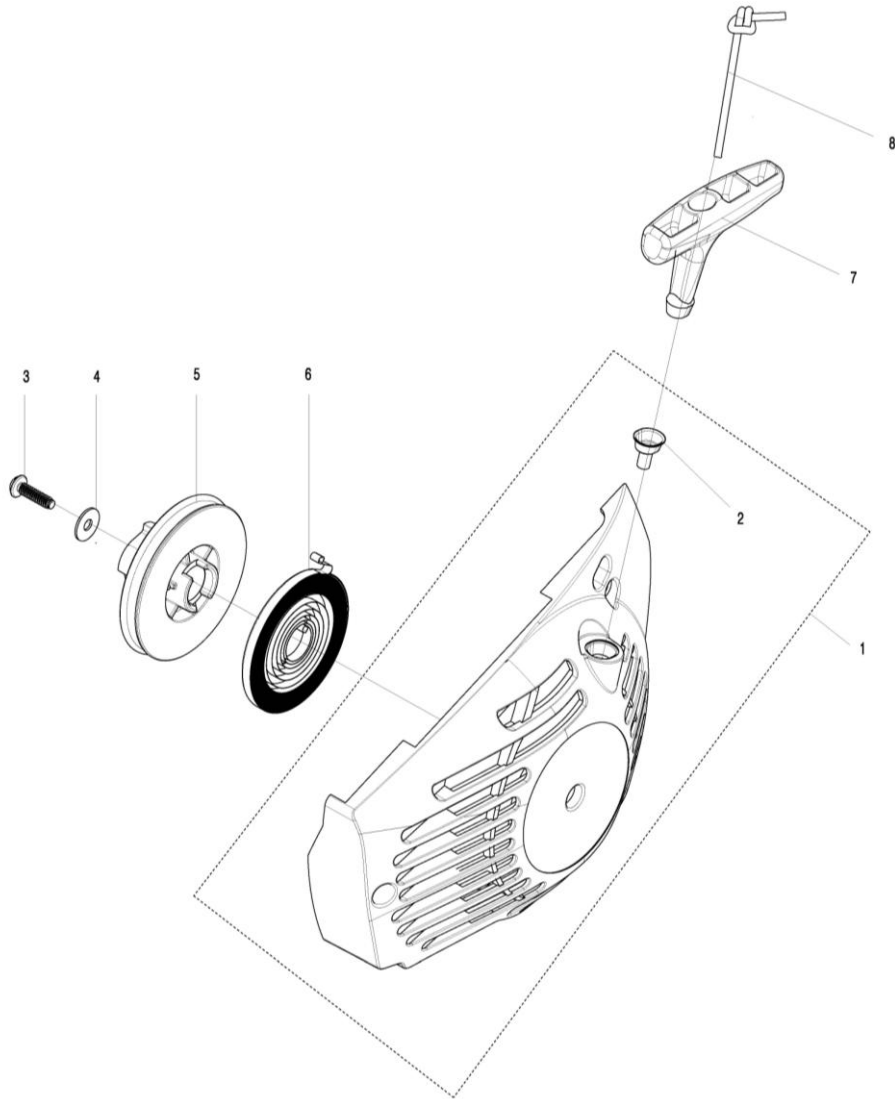

Pos.	Part no.	Description	Q
2	583837101	Worm screw	1

PISTON ASS'Y

SERVICE SPARE PARTS LIST

Date

PART NO.

583836801

2/10/2014

Pos.	Part no.	Description	Q
1	574222001	GASKET	1
2	574725301	PISTON RING	2

Pos.	Part no.	Description	Q
3	574725501	RING	2

Starter Housing Ass'y

SERVICE SPARE PARTS LIST

Date

PART NO.

583837001

2/10/2014

Pos.	Part no.	Description	Q
1	584792301	STARTER HOUSING ASS'Y	1
2	574605601	REINFORCEMENT SLEEVE	1
3	574223901	SCREW	1
4	584791901	WASHER	1
5	584791501	STARTER PULLEY	1
6	584791801	STARTER SPRING	1
7	584791701	STARTER HANDLE	1
8	584791601	ROPE STARTER	1

Illustrated Parts List - IPL Update

Product Name(s)

P340S

Description of change

2/10/2014

- 1. Screw: Cylinder screw change to Dri-Loc screw instead of add glue**
- 2. Muffler: Remove catalyst for Russia models**
- 3. Oil Pump: Design changed to improve the quality**
- 4. Oil Tank Cap: Color changed to Husqvarna light grey**
- 5. Carburetor: Ruixing carb instead of Walbro**