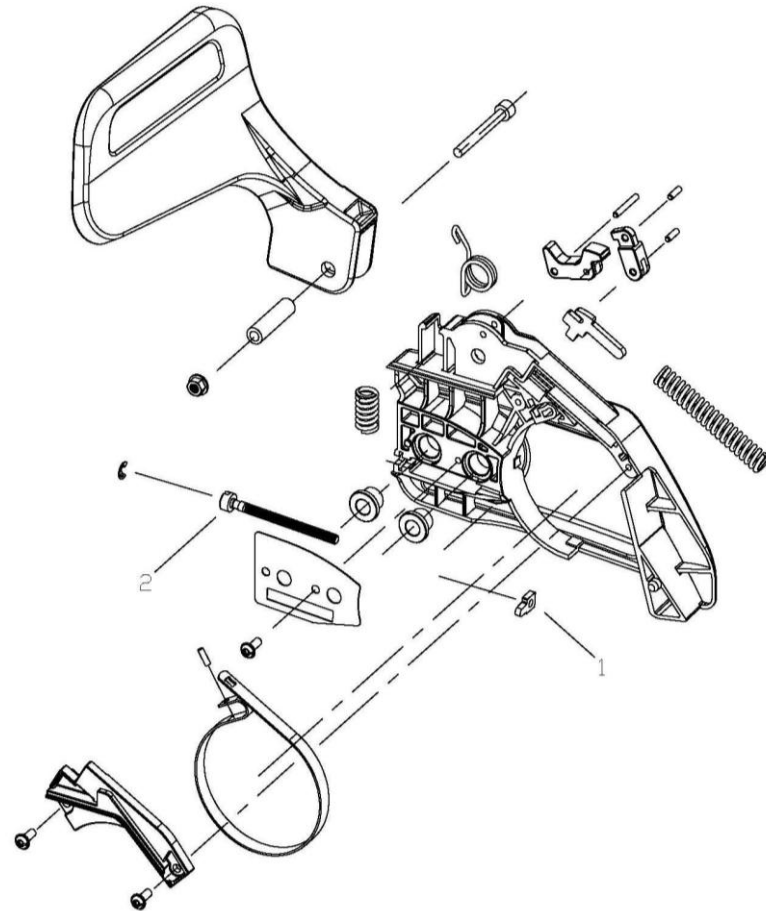

Brake Ass'y

SERVICE SPARE PARTS LIST

Date

PART NO.

579358001

2/10/2014

Pos.	Part no.	Description	Q
1	583837201	Pawl	1

Pos.	Part no.	Description	Q
2	583837101	Worm screw	1