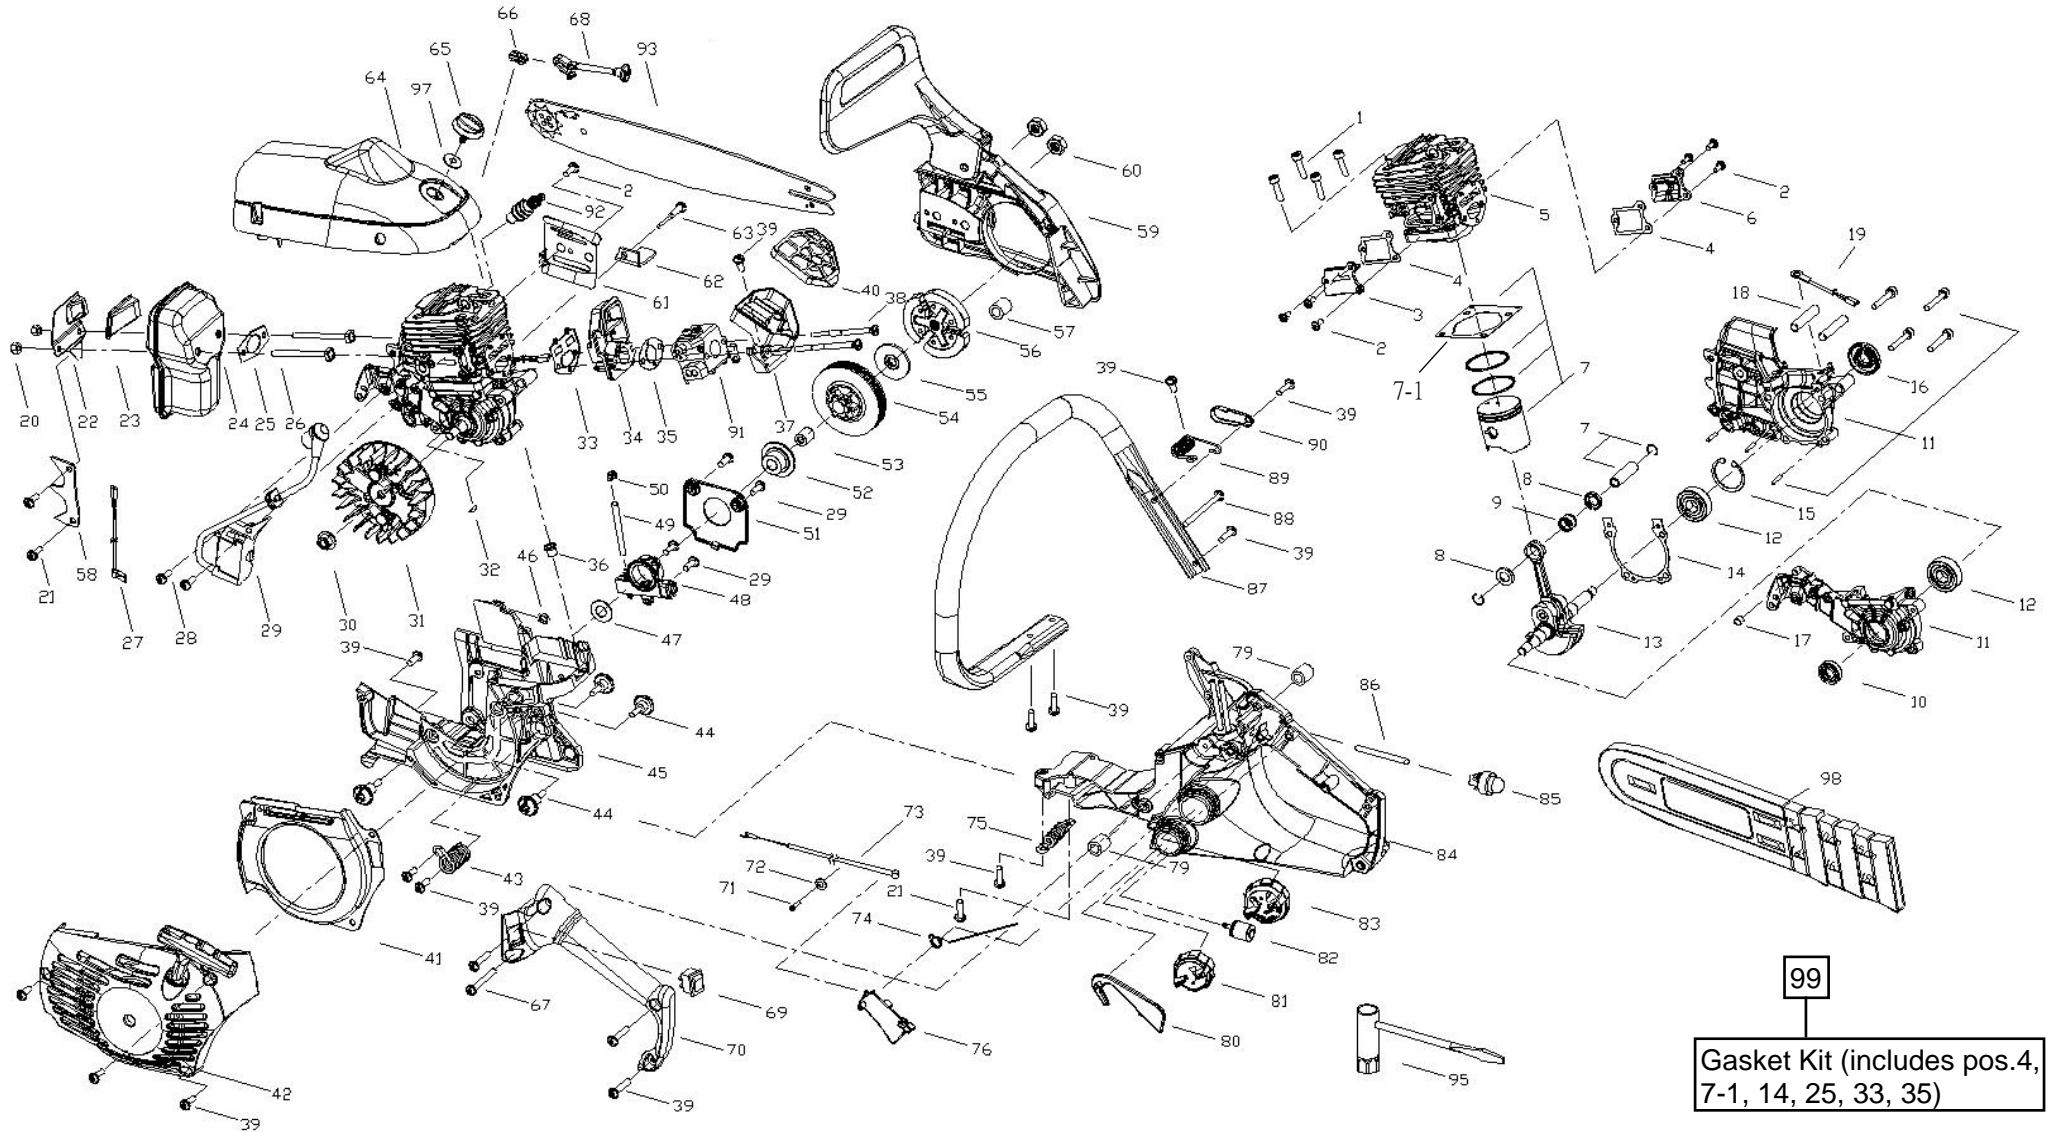

35cc Gas Chain Saw

SERVICE SPARE PARTS LIST

Date

MODEL NO.

P340S

2/10/2014

99
Gasket Kit (includes pos. 4,
7-1, 14, 25, 33, 35)

35cc Gas Chain Saw				SERVICE SPARE PARTS LIST				Date			
MODEL NO.		P340S						2/10/2014			
Pos.	Part no.	Description	Q	Pos.	Part no.	Description	Q	Pos.	Part no.	Description	Q
1	584955901	SCREW	4	34	574728201	ISOLATER, CARBURETER	1	68	579358501	LEVER, CHOKE	1
2	574221301	SCREW	7	35	574223601	SPACER	1	69	574226401	SWITCH	1
3	574724901	CAP	1	36	574728501	RUBBER PLUG	1	70	583837301	Rear Handle (L)	1
4	574725001	GASKET	2	37	574729701	AIR GUIDE ASS'Y	1	71	574226501	SCREW	1
5	583836701	CYLINDER	1	38	574729901	SCREW	2	72	574226601	WASHER	1
6	574725201	CAP	1	39	574223901	SCREW	16	73	574226701	CABLE, THROTTLE	1
7	583836801	PISTON ASS'Y	1	40	574223702	SPONGE	1	74	574731801	SPRING, TRIGGER	1
7-1	574222001	GASKET	1	41	574224101	CAP, AIRWAY	1	75	574226801	SPRING	1
8	574725601	WASHER	2	42	583837001	STARTER ASS'Y	1	76	574732201	TRIGGER, THROTTLE	1
9	574725701	ROLLER	1	43	574224201	SPRING	1	79	574732901	RUBBER PLUG	2
10	574222101	SEAL	1	44	574730101	SCREW	4	80	574733201	TRIGGER, RELEASE	1
11	574726301	CLY CASE ASS'Y	1	45	574730701	BRACKET	1	81	585845901	OIL CAP ASS'Y	1
12	574726601	BEARING	2	46	574224301	BUSH	1	82	574227001	FUEL FILTER	1
13	574726701	CRANK/ROD ASS'Y	1	47	574224401	SPACER	1	83	574227101	FUEL CAP ASS'Y	1
14	574222201	GASKET	1	48	581339101	PUMP ASS'Y	1	84	583837401	Rear HANDLE ASS'Y (R)	1
15	575312001	RING	1	49	574224501	PIPE	1	85	574227201	PRIMER	1
16	574222301	SEAL	1	50	574224601	CONNECTOR	1	86	574227301	PIPE	1
17	574726901	BUSH	1	51	574224701	CAP, ANTI-DUST	1	87	574227402	HANDLE, FRONT	1
18	574727001	SCREW	2	52	574224801	WORM	1	88	574733501	SCREW	1
19	574727201	WIRE	1	53	574224901	ROLLER	1	89	574227501	SPRING	1
20	574222401	NUT	2	54	574718501	DRUM ASS'Y	1	90	574227601	CAP, SPRING	1
21	574222501	SCREW	3	55	574225101	WASHER	1	91	581302402	CARBURETER H182A	1
22	574222601	COVER, MESH	1	56	574225201	CLUTCH ASS'Y	1	92	578410201	SPARK PLUG TORCH CMR7H	1
23	574222701	SPARK ARRESTER	1	57	574225301	RUBBER PLUG	1	93	583837501	Guide Bar 14"	1
24	see note	MUFFLER ASS'Y	1	58	574225601	SPIKE	1	95	574228101	SPANNER	1
25	574222901	BAFFLE	1	59	579358001	BRAKE ASS'Y	1	97	574228201	SPACER	1
26	574223001	SCREW	2	60	574225501	NUT	2	98	576616501	SCABBARD	1
27	574223101	WIRE	1	61	574225701	SPACER	1			GASKET KIT	
28	574223201	SCREW	6	62	574225801	CHAIN CATCH	1	99	584307301	(includes pos.4, 7-1, 14, 25, 33, 35)	
29	574223301	IGNITION ASS'Y	1	63	574731101	SCREW	1				
30	574223401	NUT	1	64	574225901	SHROUD	1				
31	574727701	FLYWHEEL ASS'Y	1	65	574226001	KNOB	1				
32	574727901	WOODRUFF KEY	1	66	574226201	HOLDER, CHOKE LEVER	1				
33	574223501	SPACER	1	67	574731301	SCREW	1				

Note	24	583836901	Only for EU model (966699002)	1
	24	583836902	Only for Russia model (966699001)	1