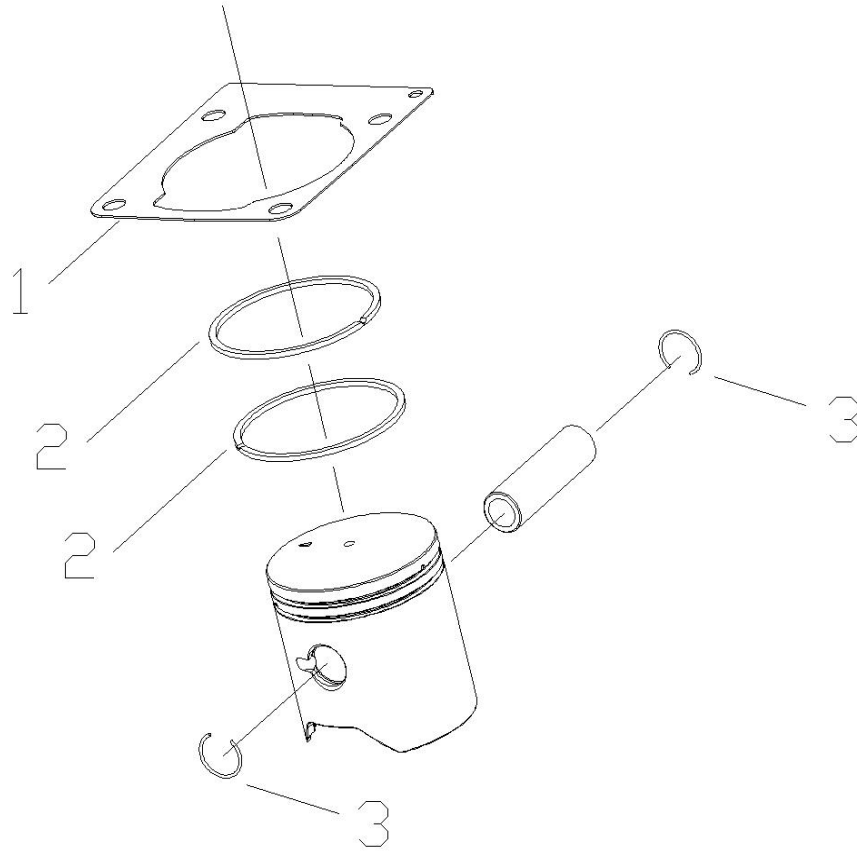

Pos.	Part no.	Description	Q
2	583837101	Worm screw	1

PISTON ASS'Y

SERVICE SPARE PARTS LIST

Date

PART NO.

583836801

2/10/2014

Pos.	Part no.	Description	Q
1	574222001	GASKET	1
2	574725301	PISTON RING	2

Pos.	Part no.	Description	Q
3	574725501	RING	2

Starter Housing Ass'y

SERVICE SPARE PARTS LIST

Date

PART NO.

583837001

2/10/2014

Pos.	Part no.	Description	Q
1	584792301	STARTER HOUSING ASS'Y	1
2	574605601	REINFORCEMENT SLEEVE	1
3	574223901	SCREW	1
4	584791901	WASHER	1
5	584791501	STARTER PULLEY	1
6	584791801	STARTER SPRING	1
7	584791701	STARTER HANDLE	1
8	584791601	ROPE STARTER	1

Illustrated Parts List - IPL Update

Product Name(s)

P340S

Description of change

2/10/2014

- 1. Screw: Cylinder screw change to Dri-Loc screw instead of add glue**
- 2. Muffler: Remove catalyst for Russia models**
- 3. Oil Pump: Design changed to improve the quality**
- 4. Oil Tank Cap: Color changed to Husqvarna light grey**
- 5. Carburetor: Ruixing carb instead of Walbro**