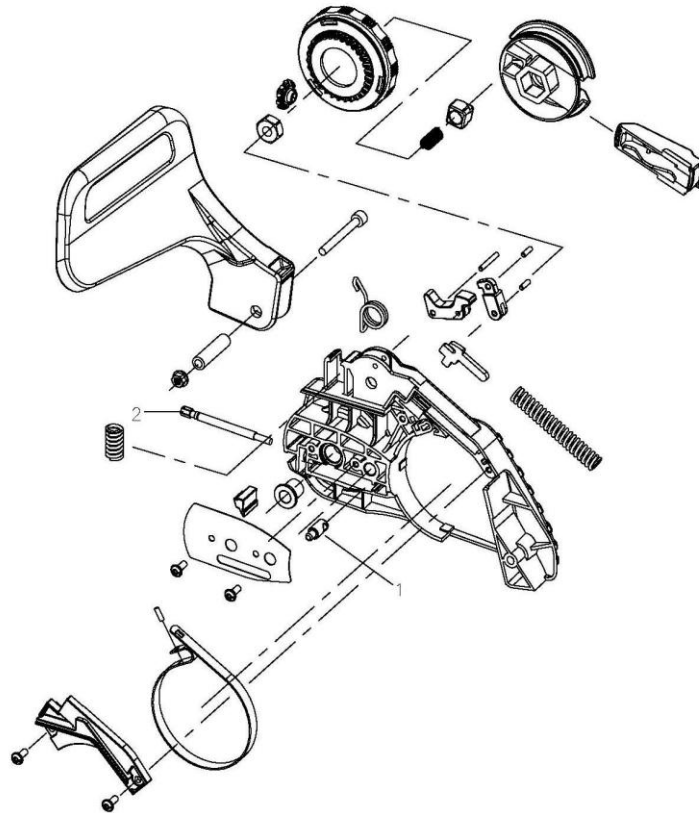

**BRAKE ASS'Y****PART NO.****579492005****SERVICE SPARE PARTS LIST****Date****2/10/2014**

Pos.	Part no.	Description	Q
1	583838601	Pawl	1

Pos.	Part no.	Description	Q
2	583838501	Worm screw	1

**PISTON ASS'Y**