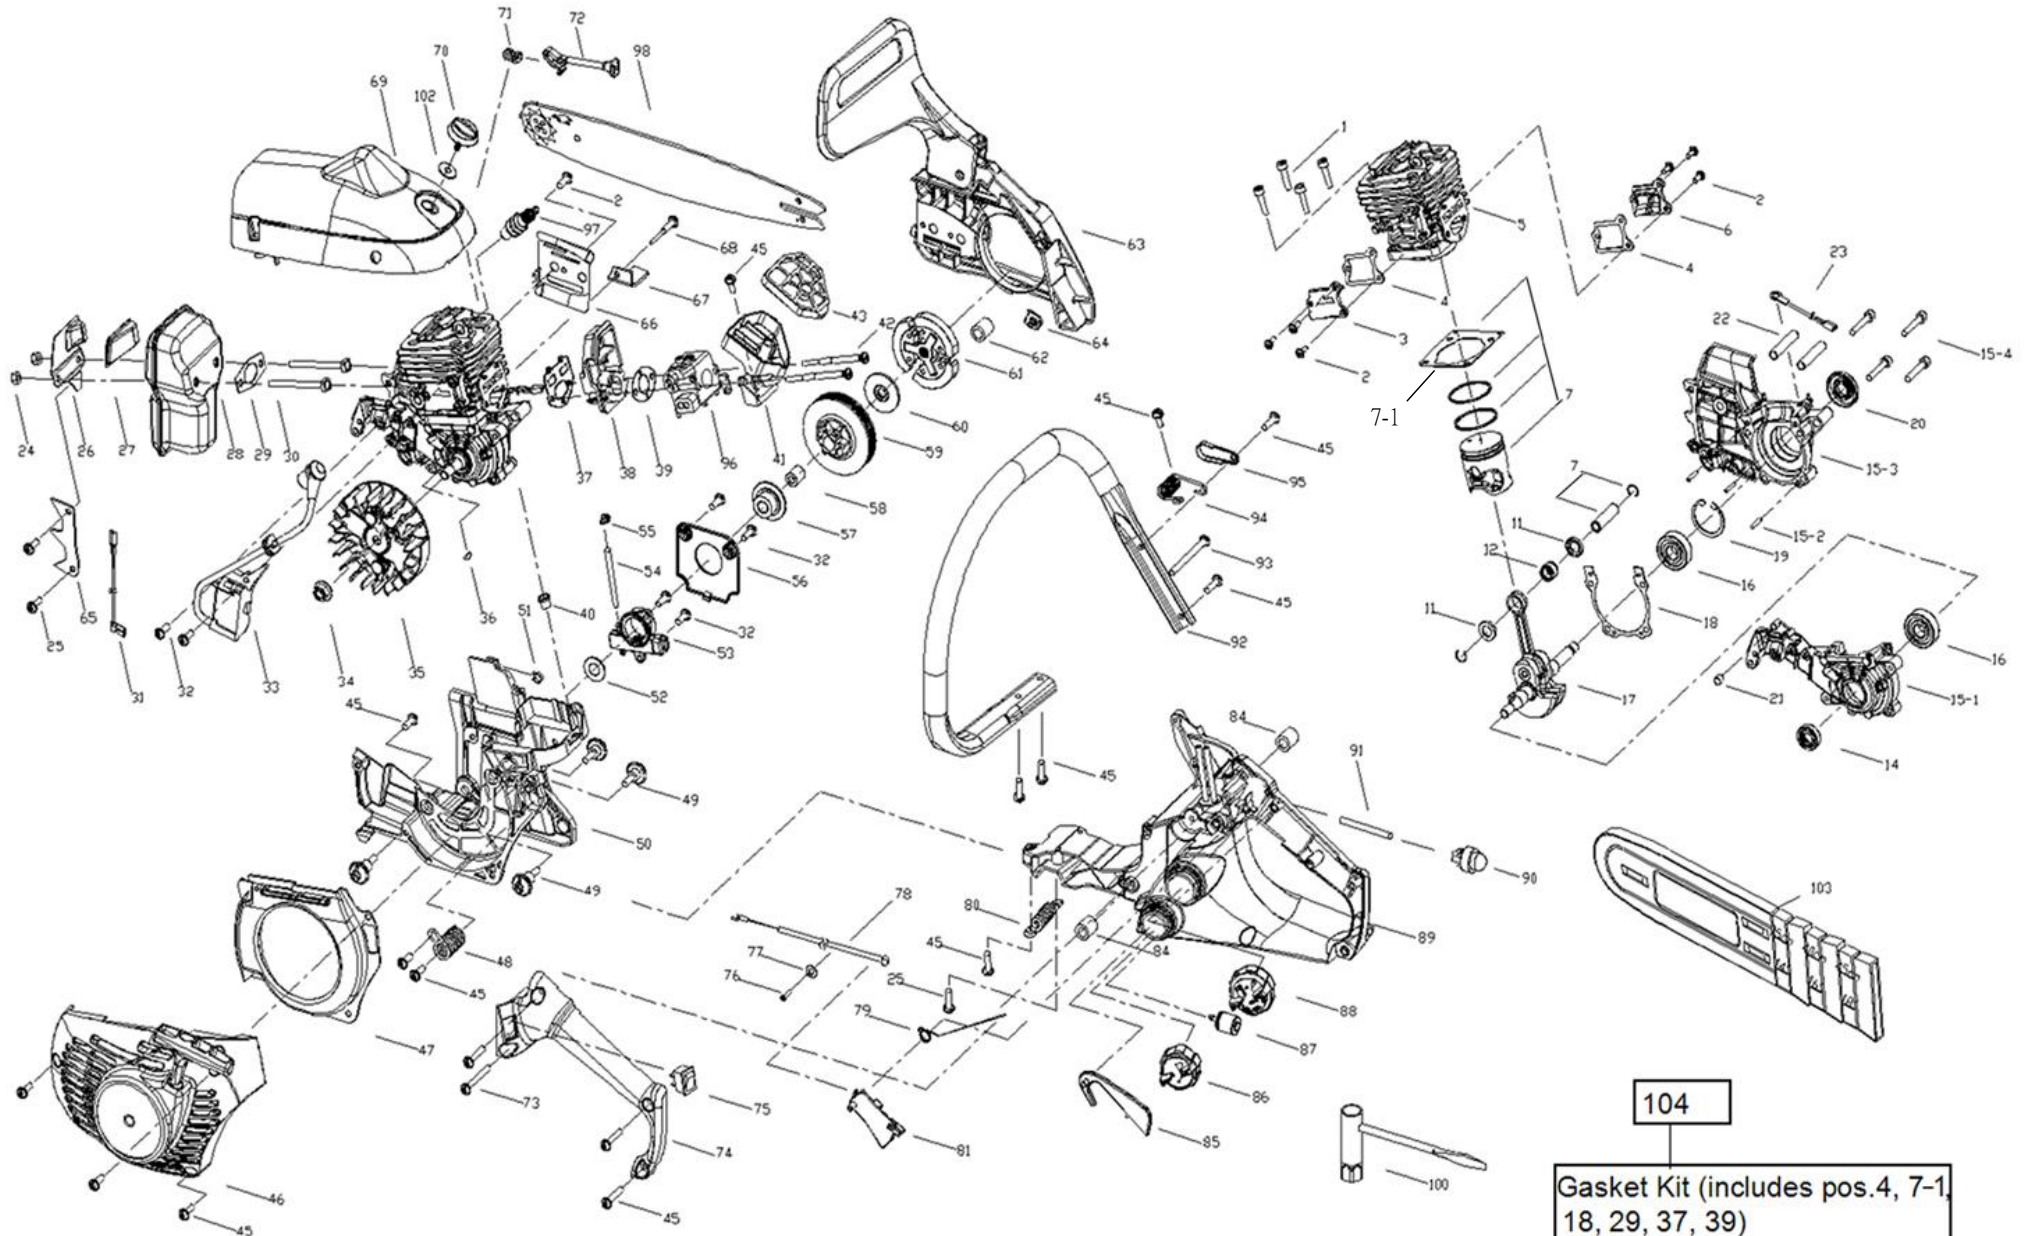

40cc Gas Chain Saw

MODEL NO.

P360S

SERVICE SPARE PARTS LIST

Date

2/10/2014

104
Gasket Kit (includes pos. 4, 7-1,
18, 29, 37, 39)

40cc Gas Chain Saw				SERVICE SPARE PARTS LIST				Date			
MODEL NO.		P360S						2/10/2014			
Pos.	Part no.	Description	Q	Pos.	Part no.	Description	Q	Pos.	Part no.	Description	Q
1	584955901	SCREW	4	38	574728201	ISOLATER, CARBURETE	1	73	574731301	SCREW	1
2	574221301	SCREW	7	39	574223601	SPACER	1	74	583837301	HANDLE ASS'Y (L)	1
3	574724901	CAP	1	40	574728501	RUBBER PLUG	1	75	574226401	SWITCH	1
4	574725001	GASKET	2	41	574729701	AIR GUIDE ASS'Y	1	76	574226501	SCREW	1
5	583838201	CYLINDER	1	42	574729901	SCREW	2	77	574226601	WASHER	1
6	574725201	CAP	1	43	574223702	SPONGE	1	78	574226701	CABLE, THROTTLE	1
7	584791401	PISTON ASS'Y	1	45	574223901	SCREW	16	79	574731801	SPRING, TRIGGER	1
7-1	574222001	GASKET	1	46	585846001	STARTER HOUSING ASS	1	80	574226801	SPRING	1
11	574725601	WASHER	2	47	574224101	CAP, AIRWAY	1	81	574732201	TRIGGER, THROTTLE	1
12	574725601	ROLLER	1	48	574224201	SPRING	1	84	574732901	RUBBER PLUG	2
14	574222101	SEAL	1	49	574730101	SCREW	4	85	574733201	TRIGGER, RELEASE	1
15	574726301	CLY CASE ASS'Y	1	50	574730701	BRACKET	1	86	585845901	OIL CAP ASS'Y	1
16	574726601	BEARING	2	51	574224301	BUSH	1	87	574227001	FUEL FILTER	1
17	574726701	CRANK/ROD ASS'Y	1	52	574224401	SPACER	1	88	574227101	FUEL CAP ASS'Y	1
18	574222201	GASKET	1	53	581339101	PUMP ASS'Y	1	89	583837401	HANDLE ASS'Y (R)	1
19	575312001	RING	1	54	574224501	PIPE	1	90	574227201	PRIMER	1
20	574222301	SEAL	1	55	574224601	CONNECTOR	1	91	574227301	PIPE	1
21	574726901	BUSH	1	53	574224701	CAP, ANTI-DUST	1	92	574227402	HANDLE, FRONT	1
22	574727001	SCREW	2	57	574224801	WORM	1	93	574733501	SCREW	1
23	574727201	WIRE	1	58	574224901	ROLLER	1	94	574227501	SPRING	1
24	574222401	NUT	2	59	574718501	DRUM ASS'Y	1	95	574227601	CAP, SPRING	1
25	574222501	SCREW	3	60	574225101	WASHER	1	96	581302401	CARBURETER WT-826	1
26	574222601	COVER, MESH	1	61	574225201	CLUTCH ASS'Y	1	97	578410201	SPARK PLUG TORCH CMR7H	1
27	574222701	SPARK ARRESTER	1	62	574225301	RUBBER PLUG	1	98	583838701	BAR 18'	1
28	see note	MUFFLER ASS'Y	1	63	579492005	BRAKE KIT ASS'Y	1	100	574228101	SPANNER	1
29	574222901	BAFFLE	1	64	579493601	NUT	1	102	574228201	SPACER	1
30	574223001	SCREW	2	65	574225601	SPIKE	1	103	576616501	SCABBARD	1
31	574223101	WIRE	1	66	574225701	SPACER	1	104	584307301	(includes pos.4, 7-1, 18, 29, 37, 39)	
32	574223201	SCREW	6	67	574225801	CHAIN CATCH	1				
33	574223301	IGNITION ASS'Y	1	68	574731101	SCREW	1	28	583836901	Only for EU model (966699202)	1
34	574223401	NUT	1	69	574225901	SHROUD	1	28	583836902	Only for Russia model (966699201)	1
35	574727701	FLYWHEEL ASS'Y	1	70	574226001	KNOB	1				
36	574727901	WOODRUFF KEY	1	71	574226201	HOLDER, CHOKE LEVER	1				
37	574223501	SPACER	1	72	579358501	LEVER, CHOKE	1