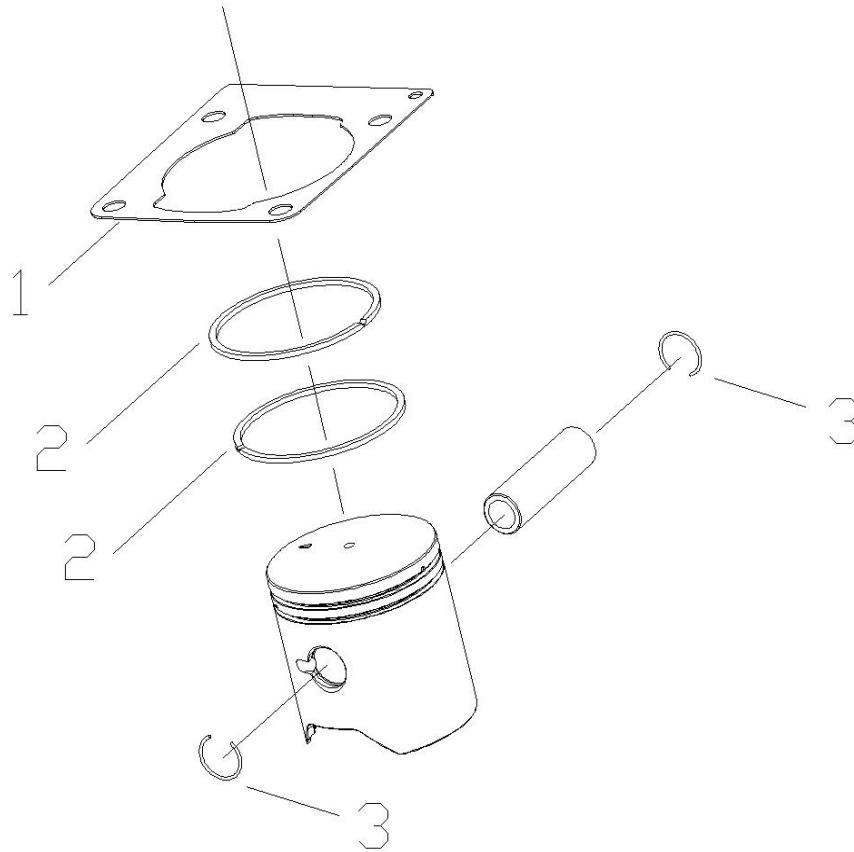

**BRAKE ASS'Y****PART NO.****579492005****SERVICE SPARE PARTS LIST****Date****2/10/2014**

Pos.	Part no.	Description	Q
1	583838601	Pawl	1

Pos.	Part no.	Description	Q
2	583838501	Worm screw	1

**PISTON ASS'Y**

**PART NO.**

**584791401**

**SERVICE SPARE PARTS LIST**

**Date**

**2/10/2014**

Pos.	Part no.	Description	Q
1	574222001	GASKET	1
2	583838301	PISTON RING	2

Pos.	Part no.	Description	Q
3	574725501	RING	2

**STARTER HOUSING ASS'Y**

**SERVICE SPARE PARTS LIST**

**Date**

**PART NO.**

**585846001**

**SERVICE PARTS LIST**

**2/10/2014**

Pos.	Part no.	Description	Q
1	584870406	STARTER HOUSING ASS'Y	1
2	574605601	REINFORCEMENT SLEEVE	1
3	530021179	SCREW	1
4	585566401	HUB	1
5	530021180	SPRING EPS	1
6	545058201	STARTER PULLEY	1
7	530042095	SPRING STARTER	1
8	530016080	SCREW	1
9	584791701	STARTER HANDLE	1
10	584791601	ROPE STARTER	1