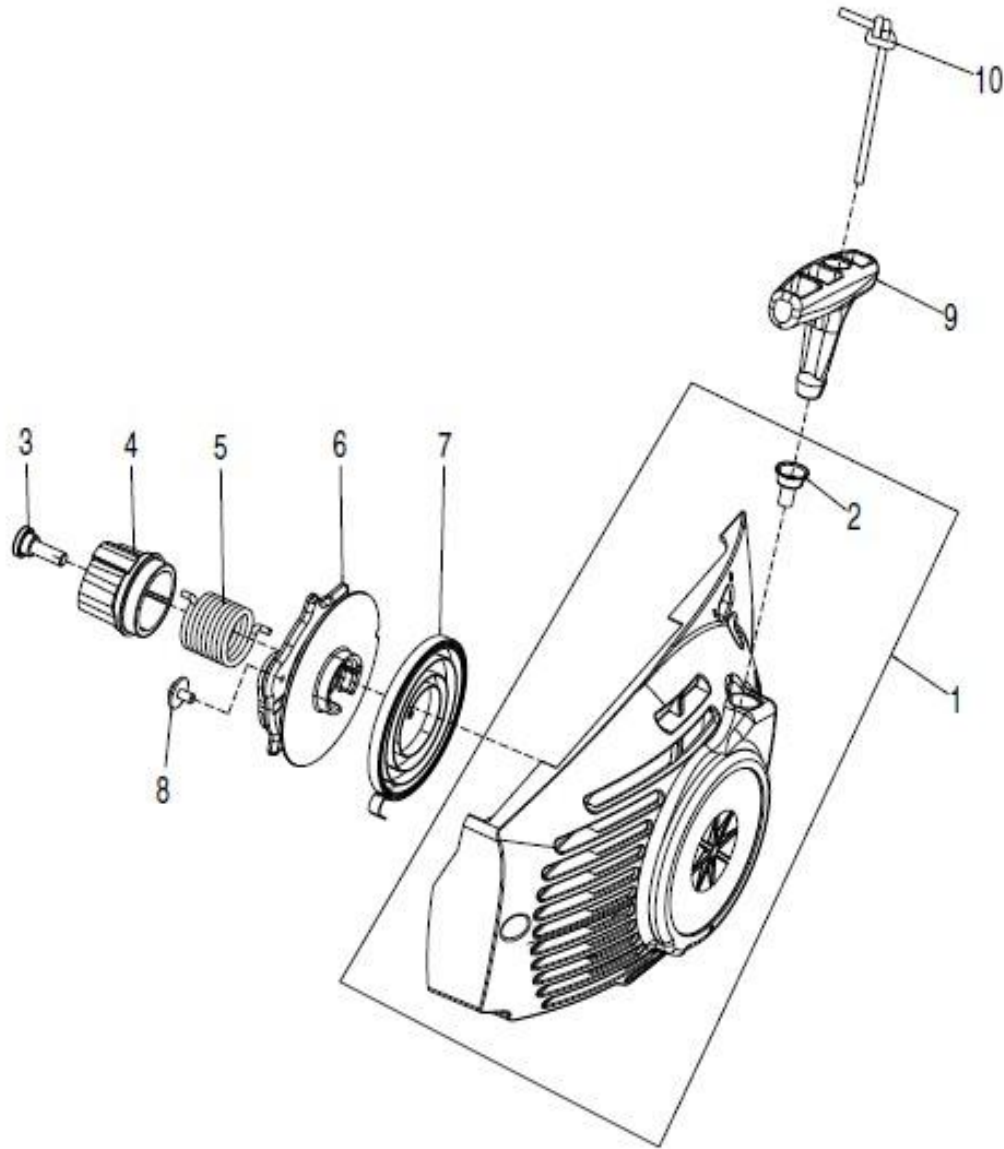

**PART NO.**

**584791401**

**SERVICE SPARE PARTS LIST**

**Date**

**2/10/2014**

Pos.	Part no.	Description	Q
1	574222001	GASKET	1
2	583838301	PISTON RING	2

Pos.	Part no.	Description	Q
3	574725501	RING	2

**STARTER HOUSING ASS'Y**

**SERVICE SPARE PARTS LIST**

**Date**

**PART NO.**

**585846001**

**SERVICE PARTS LIST**

**2/10/2014**

Pos.	Part no.	Description	Q
1	584870406	STARTER HOUSING ASS'Y	1
2	574605601	REINFORCEMENT SLEEVE	1
3	530021179	SCREW	1
4	585566401	HUB	1
5	530021180	SPRING EPS	1
6	545058201	STARTER PULLEY	1
7	530042095	SPRING STARTER	1
8	530016080	SCREW	1
9	584791701	STARTER HANDLE	1
10	584791601	ROPE STARTER	1